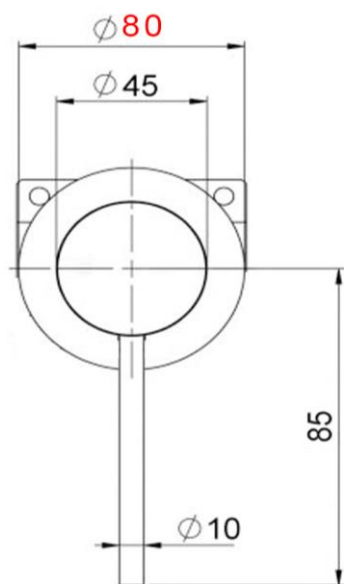

Pioneer Shower/Bath Mixer

FWPI10130CP

Pioneer Shower/Bath Mixer Chrome

Lead free stainless steel shower mixer with a chrome finish
 80mm round faceplate
 Recommended working pressure 200 - 500 kPa (balanced)