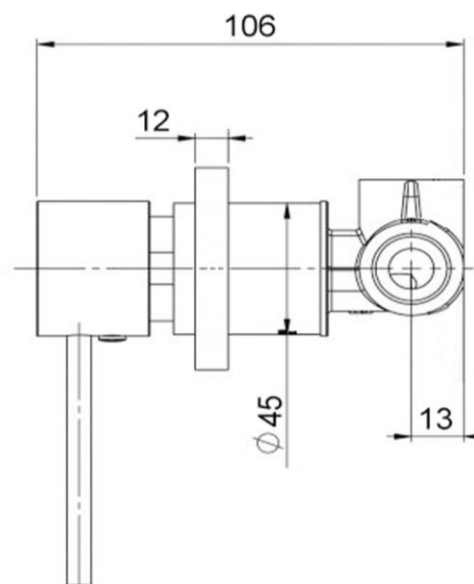

Pioneer Shower/Bath Mixer

FWPI10130CP

Pioneer Shower/Bath Mixer Chrome

Lead free stainless steel shower mixer with a chrome finish
 80mm round faceplate
 Recommended working pressure 200 - 500 kPa (balanced)