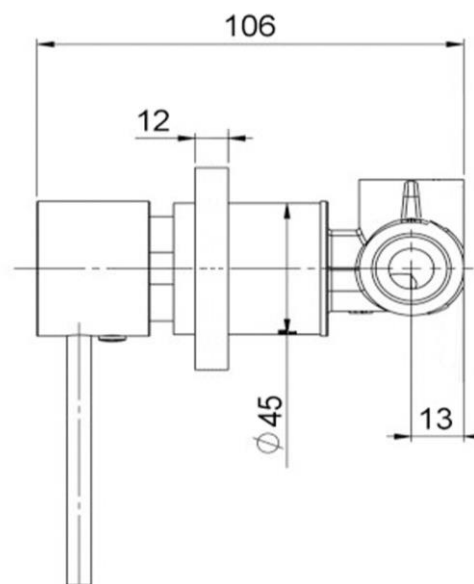

Pioneer Shower/Bath Mixer

FWPI10130BS

Pioneer Shower/Bath Mixer Brushed Stainless

Lead free stainless steel shower mixer with a brushed stainless finish

80mm round faceplate

Recommended working pressure 200 - 500 kPa (balanced)