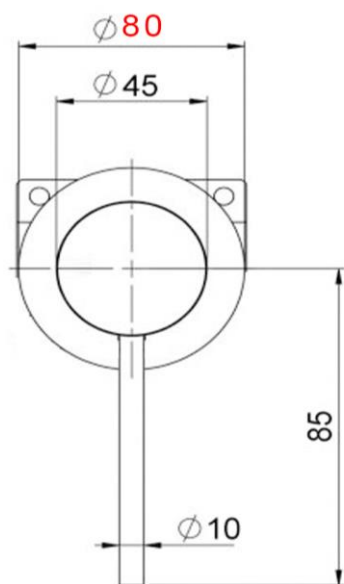

Pioneer Shower/Bath Mixer

FWPI10130BS

Pioneer Shower/Bath Mixer Brushed Stainless

Lead free stainless steel shower mixer with a brushed stainless finish

80mm round faceplate

Recommended working pressure 200 - 500 kPa (balanced)