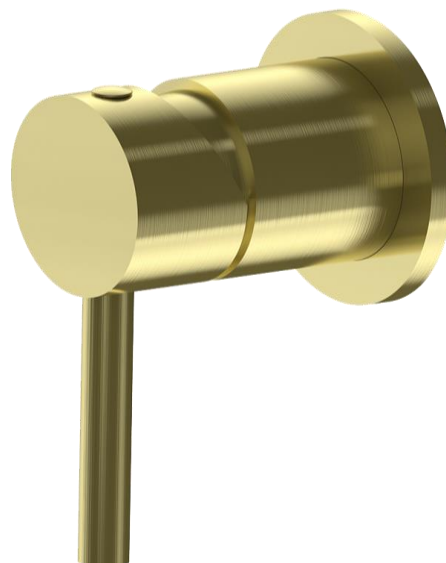

Pioneer Shower/Bath Mixer

FWPI10130BG

Pioneer Shower/Bath Mixer Brushed Gold

Lead free stainless steel shower mixer with a brushed gold finish

80mm round faceplate

Recommended working pressure 200 - 500 kPa (balanced)

CARE AND USE

Tapware

All finishes are smooth, abrasion resistant, corrosion resistant, fade-proof and easy to clean. All finishes are super hard wearing surfaces that won't chip, peel or tarnish with normal use. All surfaces should be regularly wiped clean with non scouring, neutral wash solutions.