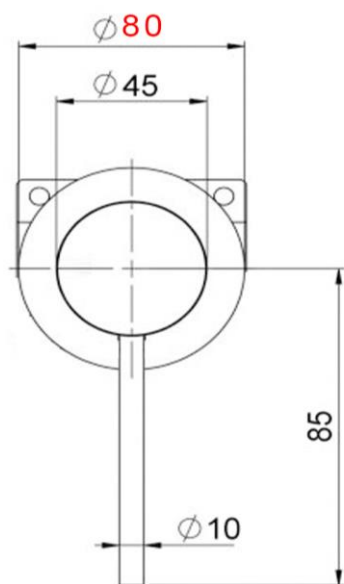

Pioneer Shower/Bath Mixer

FWPI10130BG

Pioneer Shower/Bath Mixer Brushed Gold

Lead free stainless steel shower mixer with a brushed gold finish

80mm round faceplate

Recommended working pressure 200 - 500 kPa (balanced)