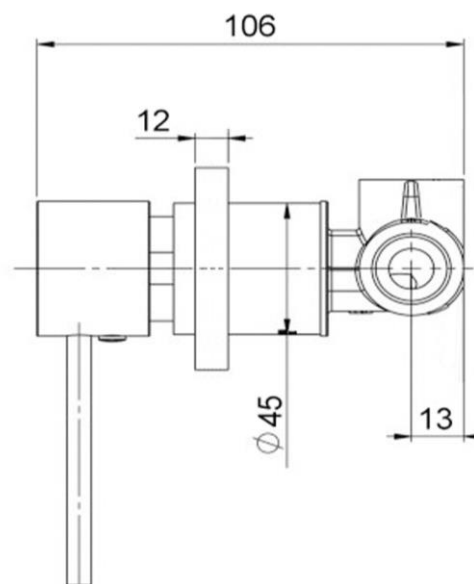

Pioneer Shower/Bath Mixer

FWPI10130BG

Pioneer Shower/Bath Mixer Brushed Gold

Lead free stainless steel shower mixer with a brushed gold finish

80mm round faceplate

Recommended working pressure 200 - 500 kPa (balanced)