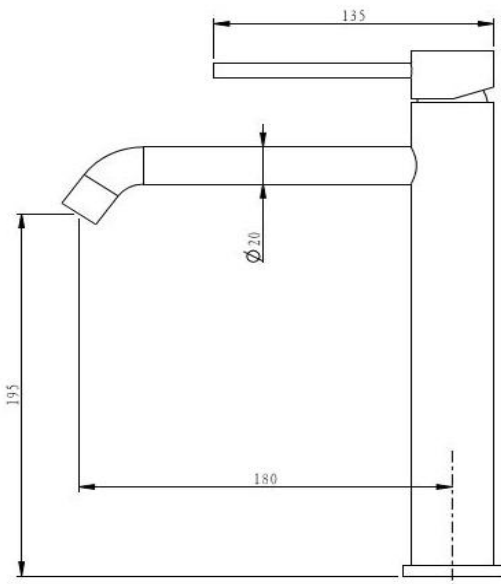

# Pioneer Tall Basin Mixer

**TUNE**

FWPI10111MB

Pioneer Tall Basin Mixer Matte Black

Lead free stainless steel tall (278mm) basin mixer with a matte black finish

195mm aerator height x 180mm reach

Recommended working pressure 200 - 500 kPa (balanced)