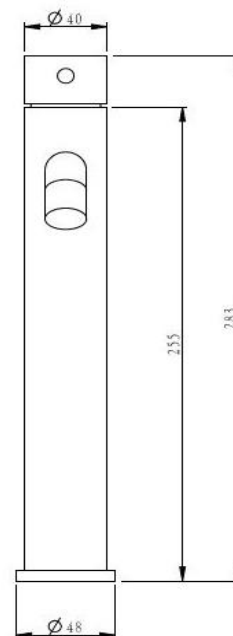

# Pioneer Tall Basin Mixer

**TUNE**

FWPI10111MB

Pioneer Tall Basin Mixer Matte Black

Lead free stainless steel tall (278mm) basin mixer with a matte black finish

195mm aerator height x 180mm reach

Recommended working pressure 200 - 500 kPa (balanced)