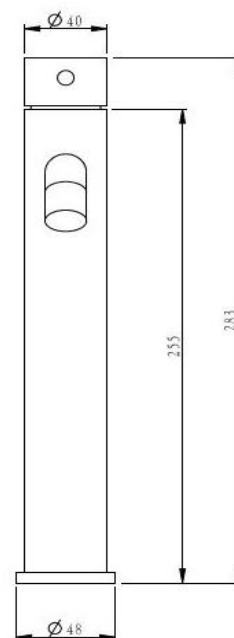

Pioneer Tall Basin Mixer

TUNE

FWPI10111GM

Pioneer Tall Basin Mixer Gun Metal

Lead free stainless steel tall (278mm) basin mixer with a gun metal finish

195mm aerator height x 180mm reach

Recommended working pressure 200 - 500 kPa (balanced)