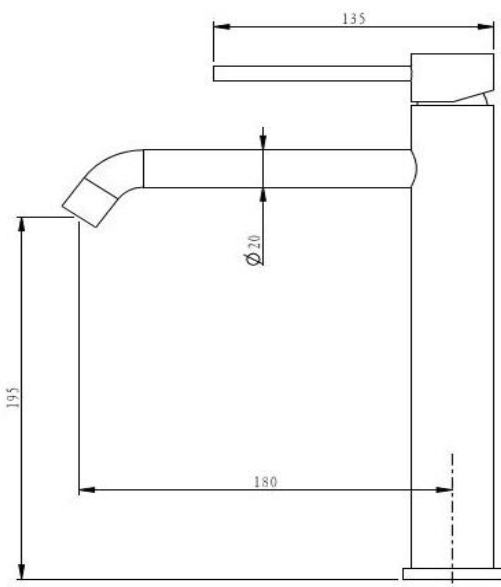

Pioneer Tall Basin Mixer

TUNE

FWPI10111GM

Pioneer Tall Basin Mixer Gun Metal

Lead free stainless steel tall (278mm) basin mixer with a gun metal finish

195mm aerator height x 180mm reach

Recommended working pressure 200 - 500 kPa (balanced)