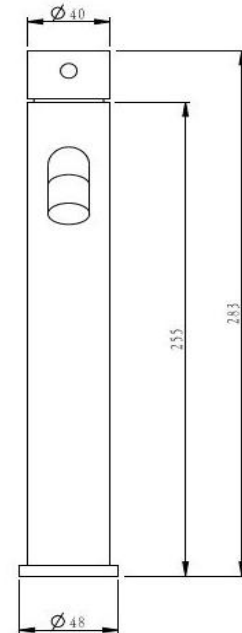

# Pioneer Tall Basin Mixer

FWPI10111CP

Pioneer Tall Basin Mixer Chrome

Lead free stainless steel tall (278mm) basin mixer with a chrome finish

195mm aerator height x 180mm reach

Recommended working pressure 200 - 500 kPa (balanced)