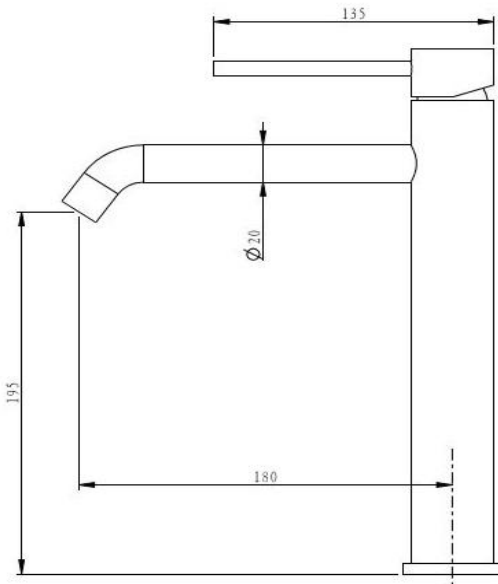

# Pioneer Tall Basin Mixer

FWPI10111CP

Pioneer Tall Basin Mixer Chrome

Lead free stainless steel tall (278mm) basin mixer with a chrome finish

195mm aerator height x 180mm reach

Recommended working pressure 200 - 500 kPa (balanced)