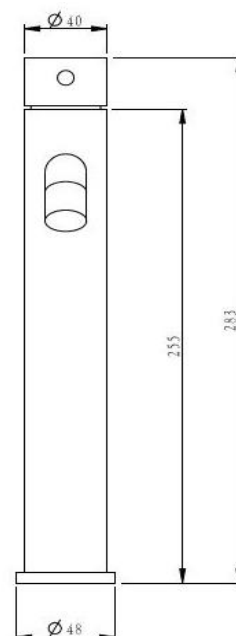

Pioneer Tall Basin Mixer

TUNE

FWPI10111BS

Pioneer Tall Basin Mixer Brushed Stainless

Lead free tall (278mm) basin mixer in a brushed stainless finish
 195mm aerator height x 180mm reach
 Recommended working pressure 200 - 500 kPa (balanced)