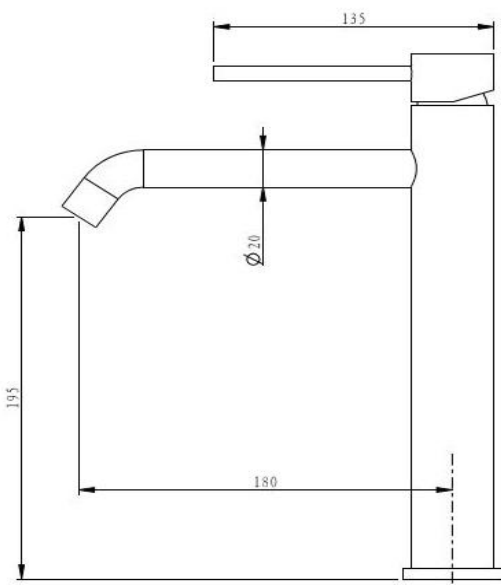

Pioneer Tall Basin Mixer

TUNE

FWPI10111BS

Pioneer Tall Basin Mixer Brushed Stainless

Lead free tall (278mm) basin mixer in a brushed stainless finish
 195mm aerator height x 180mm reach
 Recommended working pressure 200 - 500 kPa (balanced)