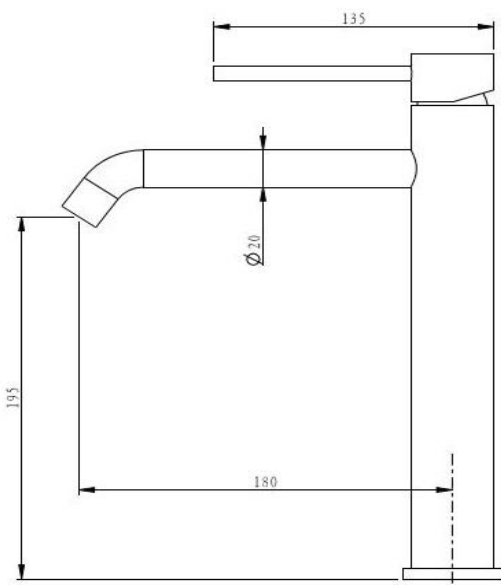

Pioneer Tall Basin Mixer

TUNE

FWPI10111BG

Pioneer Tall Basin Mixer Brushed Gold

Lead free stainless steel tall (278mm) basin mixer with a brushed gold finish

195mm aerator height x 180mm reach

Recommended working pressure 200 - 500 kPa (balanced)