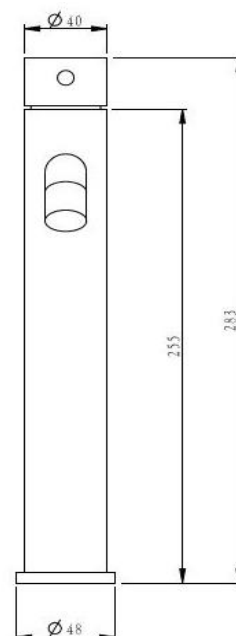

Pioneer Tall Basin Mixer

TUNE

FWPI10111BG

Pioneer Tall Basin Mixer Brushed Gold

Lead free stainless steel tall (278mm) basin mixer with a brushed gold finish

195mm aerator height x 180mm reach

Recommended working pressure 200 - 500 kPa (balanced)