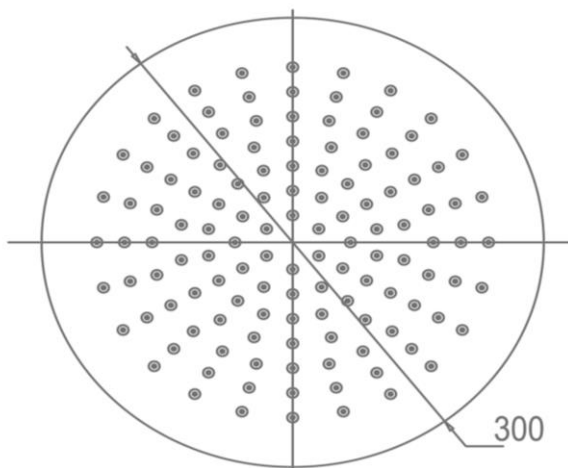

Pioneer Rain Shower and Wall Arm Gun Metal

FWPI09GM

Pioneer Rain Shower and Wall Arm

Lead free stainless steel wall mounted dump rose and arm in gun metal plated finish

300mm diameter rose and 400mm length arm (15mm male connection)

Recommended working pressure 200-500 kPa (balanced)

CARE AND USE

Tapware

All finishes are smooth, abrasion resistant, corrosion resistant, fade-proof and easy to clean. All finishes are super hard wearing surfaces that won't chip, peel or tarnish with normal use. All surfaces should be regularly wiped clean with non scouring, neutral wash solutions.

LIMITED PRODUCT WARRANTIES

To be read in conjunction with and subject to all terms and conditions contained in the Waterware 'Producer Statement' available on-line (<http://www.waterware.co.nz/media-downloads>) From date of purchase, Waterware Services warrants products from the following categories to be free from manufacturing defect subject to exclusions (if applicable):

Category	Domestic Installations	Commercial Installations	Exclusions	Wels
Tapware | 10 year conditional warranty	5 years parts and labour, 6-10 years parts only	1 year parts and labour	Handshowers and Hoses	3 Star 9L/min