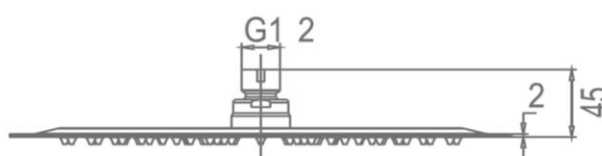

Pioneer Rain Shower and Wall Arm Gun Metal

FWPI09GM

Pioneer Rain Shower and Wall Arm

Lead free stainless steel wall mounted dump rose and arm in gun metal plated finish

300mm diameter rose and 400mm length arm (15mm male connection)

Recommended working pressure 200-500 kPa (balanced)

CARE AND USE

Tapware

All finishes are smooth, abrasion resistant, corrosion resistant, fade-proof and easy to clean. All finishes are super hard wearing surfaces that won't chip, peel or tarnish with normal use. All surfaces should be regularly wiped clean with non scouring, neutral wash solutions.

LIMITED PRODUCT WARRANTIES

To be read in conjunction with and subject to all terms and conditions contained in the Waterware 'Producer Statement' available on-line (<http://www.waterware.co.nz/media-downloads>) From date of purchase, Waterware Services warrants products from the following categories to be free from manufacturing defect subject to exclusions (if applicable):

Category	Domestic Installations	Commercial Installations	Exclusions	Wels
Tapware | 10 year conditional warranty	5 years parts and labour, 6-10 years parts only	1 year parts and labour	Handshowers and Hoses	3 Star 9L/min