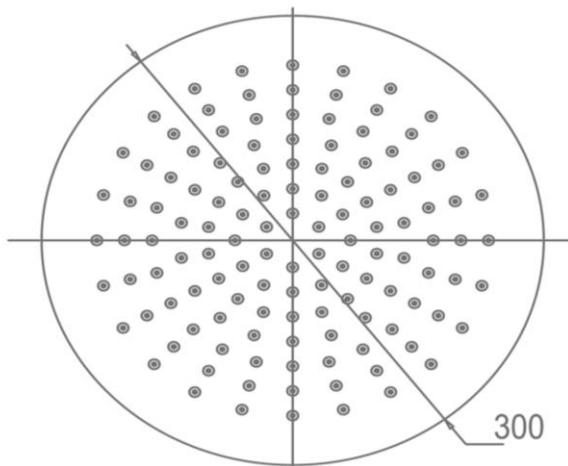

Pioneer Rain Shower and Wall Arm Chrome

FWPI09CP

Pioneer Rain Shower and Wall Arm

Lead free wall mounted dump rose and arm in a chrome finish
300mm diameter rose and 400mm length arm (15mm male connection)

Recommended working pressure 200-500 kPa (balanced)

CARE AND USE

Tapware

All finishes are smooth, abrasion resistant, corrosion resistant, fade-proof and easy to clean. All finishes are super hard wearing surfaces that won't chip, peel or tarnish with normal use. All surfaces should be regularly wiped clean with non scouring, neutral wash solutions.

LIMITED PRODUCT WARRANTIES

To be read in conjunction with and subject to all terms and conditions contained in the Waterware 'Producer Statement' available on-line (<http://www.waterware.co.nz/media-downloads>) From date of purchase, Waterware Services warrants products from the following categories to be free from manufacturing defect subject to exclusions (if applicable):

Category	Domestic Installations	Commercial Installations	Exclusions	Wels
Tapware | 10 year conditional warranty	5 years parts and labour, 6-10 years parts only	1 year parts and labour	Handshowers and Hoses	3 Star 9L/min