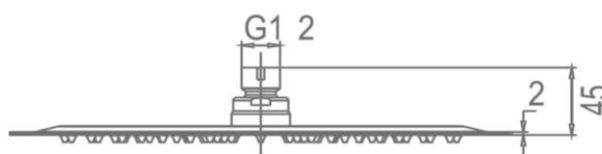

Pioneer Rain Shower and Wall Arm Chrome

FWPI09CP

Pioneer Rain Shower and Wall Arm

Lead free wall mounted dump rose and arm in a chrome finish
300mm diameter rose and 400mm length arm (15mm male connection)

Recommended working pressure 200-500 kPa (balanced)

CARE AND USE

Tapware

All finishes are smooth, abrasion resistant, corrosion resistant, fade-proof and easy to clean. All finishes are super hard wearing surfaces that won't chip, peel or tarnish with normal use. All surfaces should be regularly wiped clean with non scouring, neutral wash solutions.

LIMITED PRODUCT WARRANTIES

To be read in conjunction with and subject to all terms and conditions contained in the Waterware 'Producer Statement' available on-line (<http://www.waterware.co.nz/media-downloads>) From date of purchase, Waterware Services warrants products from the following categories to be free from manufacturing defect subject to exclusions (if applicable):

Category	Domestic Installations	Commercial Installations	Exclusions	Wels
Tapware | 10 year conditional warranty	5 years parts and labour, 6-10 years parts only	1 year parts and labour	Handshowers and Hoses	3 Star 9L/min