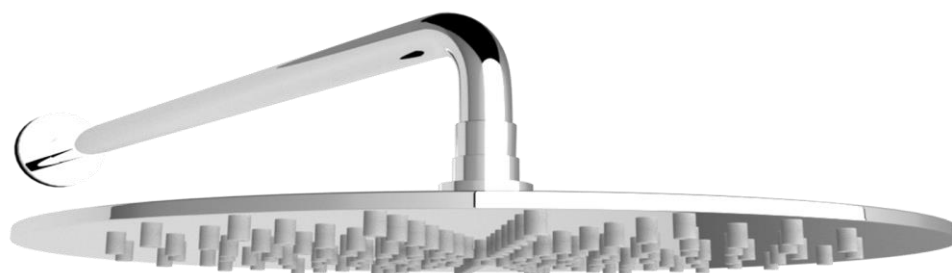

Pioneer Rain Shower and Wall Arm Chrome

FWPI09CP

Pioneer Rain Shower and Wall Arm

Lead free wall mounted dump rose and arm in a chrome finish
300mm diameter rose and 400mm length arm (15mm male connection)

Recommended working pressure 200-500 kPa (balanced)

CARE AND USE

Tapware

All finishes are smooth, abrasion resistant, corrosion resistant, fade-proof and easy to clean. All finishes are super hard wearing surfaces that won't chip, peel or tarnish with normal use. All surfaces should be regularly wiped clean with non scouring, neutral wash solutions.