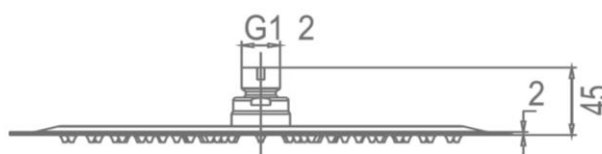

Pioneer Rain Shower and Wall Arm Brushed Stainless

FWPI09BS
Pioneer Rain Shower and Wall Arm

Lead free wall mounted dump rose and arm in brushed stainless steel finish
300mm diameter rose and 400mm length arm (15mm male connection)
Recommended working pressure 200-500 kPa (balanced)