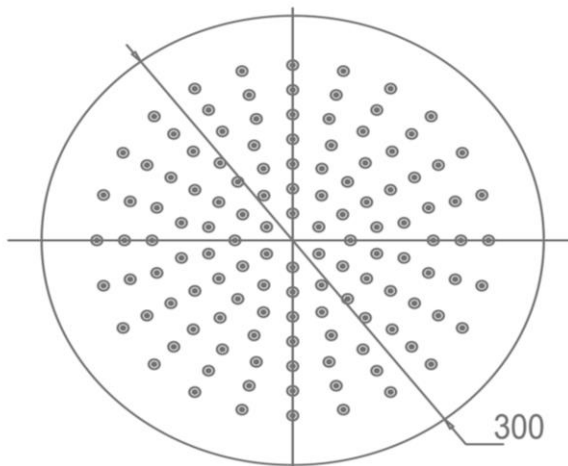

Pioneer Rain Shower and Wall Arm Brushed Stainless

FWPI09BS
Pioneer Rain Shower and Wall Arm

Lead free wall mounted dump rose and arm in brushed stainless steel finish
300mm diameter rose and 400mm length arm (15mm male connection)
Recommended working pressure 200-500 kPa (balanced)