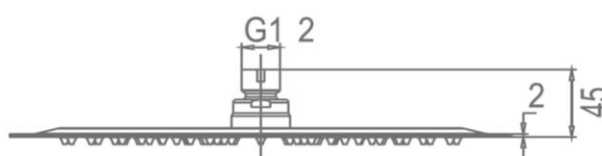

Pioneer Rain Shower and Wall Arm Brushed Gold

FWPI09BG

Pioneer Rain Shower and Wall Arm

Lead free stainless steel wall mounted dump rose and arm in brushed gold plated finish

300mm diameter rose and 400mm length arm (15mm male connection)

Recommended working pressure 200-500 kPa (balanced)

CARE AND USE

Tapware

All finishes are smooth, abrasion resistant, corrosion resistant, fade-proof and easy to clean. All finishes are super hard wearing surfaces that won't chip, peel or tarnish with normal use. All surfaces should be regularly wiped clean with non scouring, neutral wash solutions.

LIMITED PRODUCT WARRANTIES

To be read in conjunction with and subject to all terms and conditions contained in the Waterware 'Producer Statement' available on-line (<http://www.waterware.co.nz/media-downloads>) From date of purchase, Waterware Services warrants products from the following categories to be free from manufacturing defect subject to exclusions (if applicable):

Category	Domestic Installations	Commercial Installations	Exclusions	Wels
Tapware | 10 year conditional warranty	5 years parts and labour, 6-10 years parts only	1 year parts and labour	Handshowers and Hoses	3 Star 9L/min