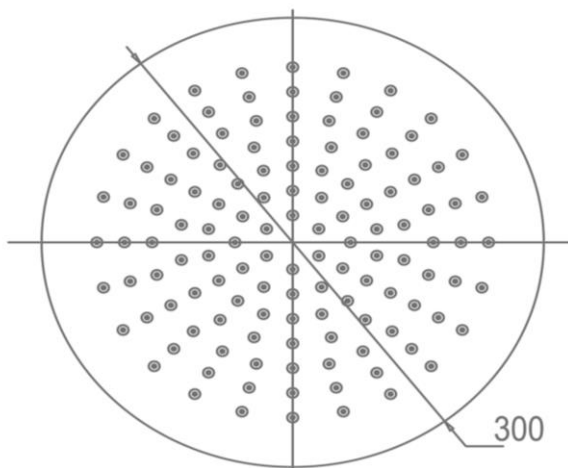

Pioneer Rain Shower and Wall Arm Brushed Gold

FWPI09BG

Pioneer Rain Shower and Wall Arm

Lead free stainless steel wall mounted dump rose and arm in brushed gold plated finish

300mm diameter rose and 400mm length arm (15mm male connection)

Recommended working pressure 200-500 kPa (balanced)

CARE AND USE

Tapware

All finishes are smooth, abrasion resistant, corrosion resistant, fade-proof and easy to clean. All finishes are super hard wearing surfaces that won't chip, peel or tarnish with normal use. All surfaces should be regularly wiped clean with non scouring, neutral wash solutions.

LIMITED PRODUCT WARRANTIES

To be read in conjunction with and subject to all terms and conditions contained in the Waterware 'Producer Statement' available on-line (<http://www.waterware.co.nz/media-downloads>) From date of purchase, Waterware Services warrants products from the following categories to be free from manufacturing defect subject to exclusions (if applicable):

Category	Domestic Installations	Commercial Installations	Exclusions	Wels
Tapware | 10 year conditional warranty	5 years parts and labour, 6-10 years parts only	1 year parts and labour	Handshowers and Hoses	3 Star 9L/min