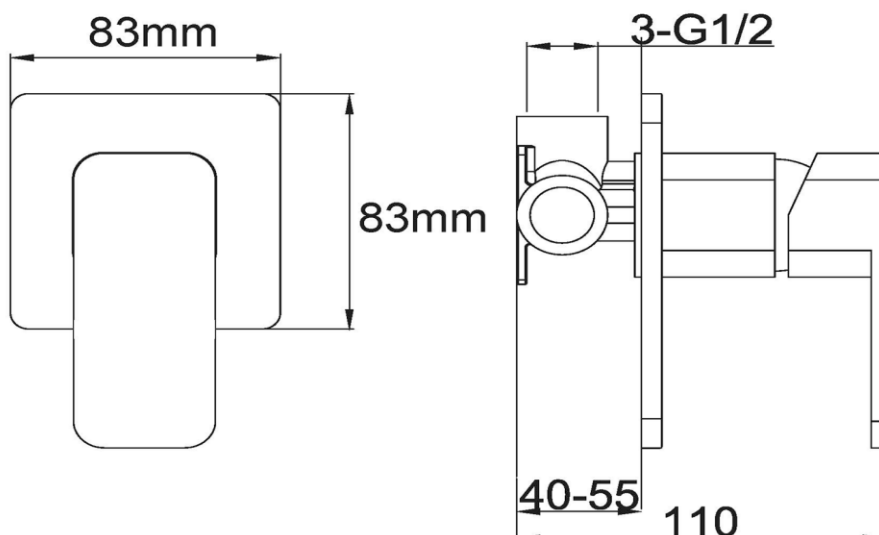

Project Shower/Bath Mixer with a Square Faceplate

- FWP8303SBN
- Project Shower/Bath Mixer with a Square Faceplate
- Brushed Nickel
- Hot and cold handle indications
- Square faceplate
- Mains pressure only
- Recommended working pressure 200 – 500kPa (balanced)
- Watermark Certified