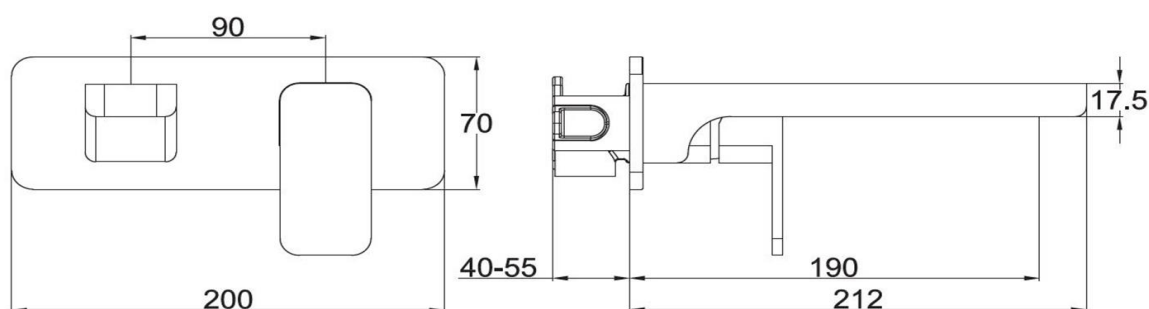

Project Wall Mounted Basin Mixer

FWP8286CP

Project Wall Mounted Basin Mixer Chrome

- Hot and cold handle indications, 190mm spout reach
- Mains pressure only
- Recommended working pressure 200 – 500kPa (balanced)
- Watermark Certified