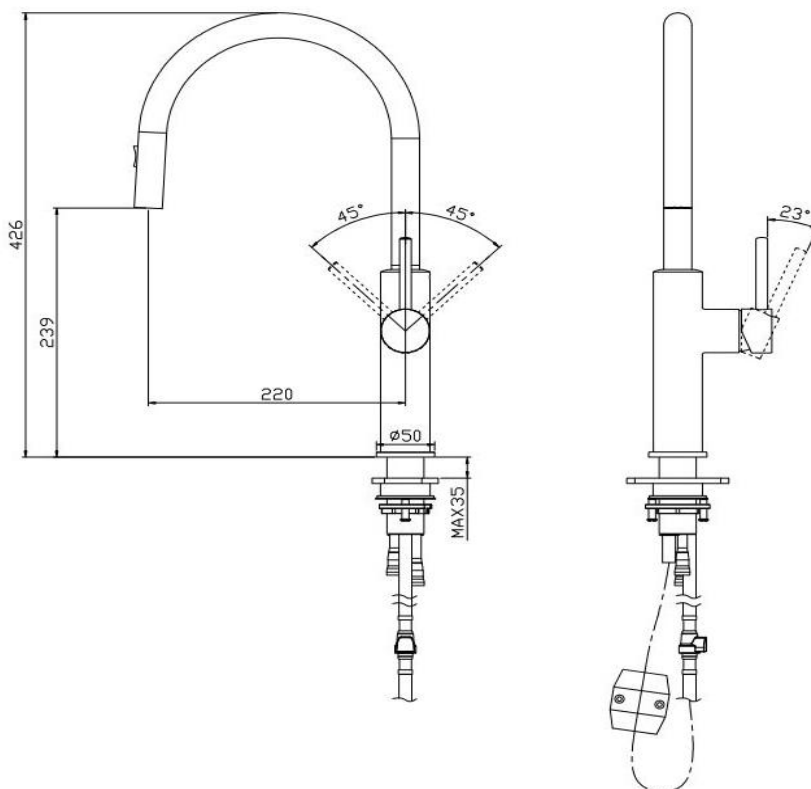

Mains pressure only

426mm overall height x 220mm reach

CARE AND USE

Tapware

All finishes are smooth, abrasion resistant, corrosion resistant, fade-proof and easy to clean. All finishes are super hard wearing surfaces that won't chip, peel or tarnish with normal use. All surfaces should be regularly wiped clean with non scouring, neutral wash solutions.