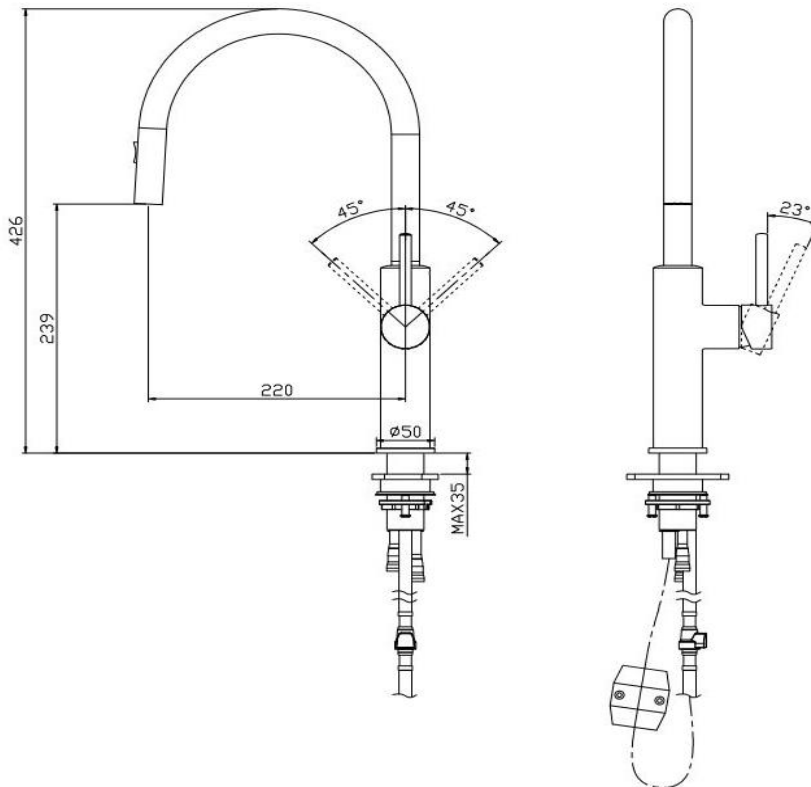

Pioneer Extractable Kitchen Mixer

FWK20121CP

Pioneer Extractable Kitchen Mixer Chrome

Lead free stainless steel extractable kitchen mixer in a polished stainless finish (looks like chrome)
 Swivel spout and dual spray button control on metal extractable head
 Mains pressure only
 426mm overall height x 220mm reach