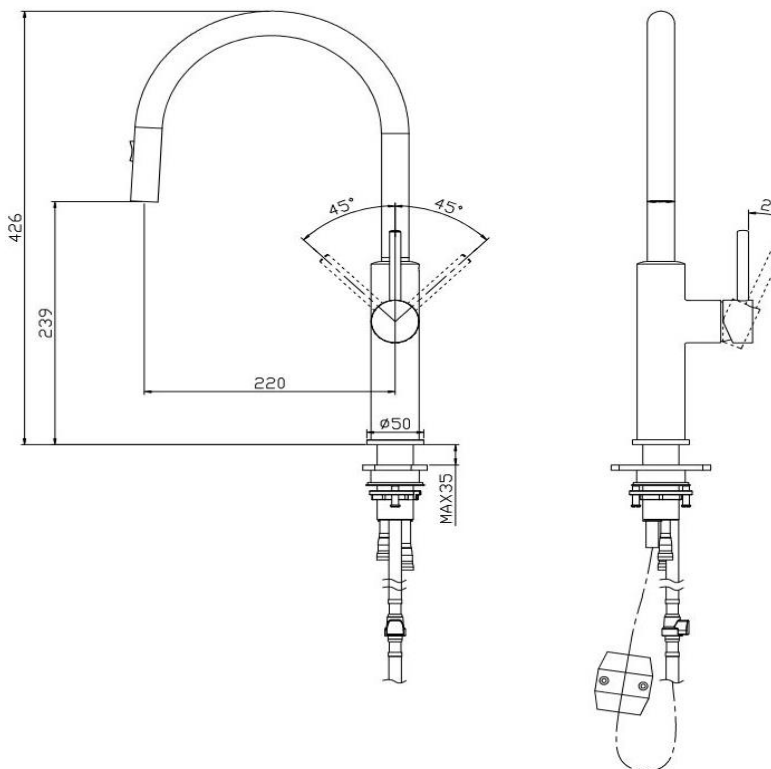

Pioneer Extractable Kitchen Mixer

FWK20121BS

Pioneer Extractable Kitchen Mixer Brushed Stainless

Lead free stainless steel extractable kitchen mixer in a brushed stainless finish
 Swivel spout and dual spray button control on metal extractable head
 Mains pressure only
 426mm overall height x 220mm reach