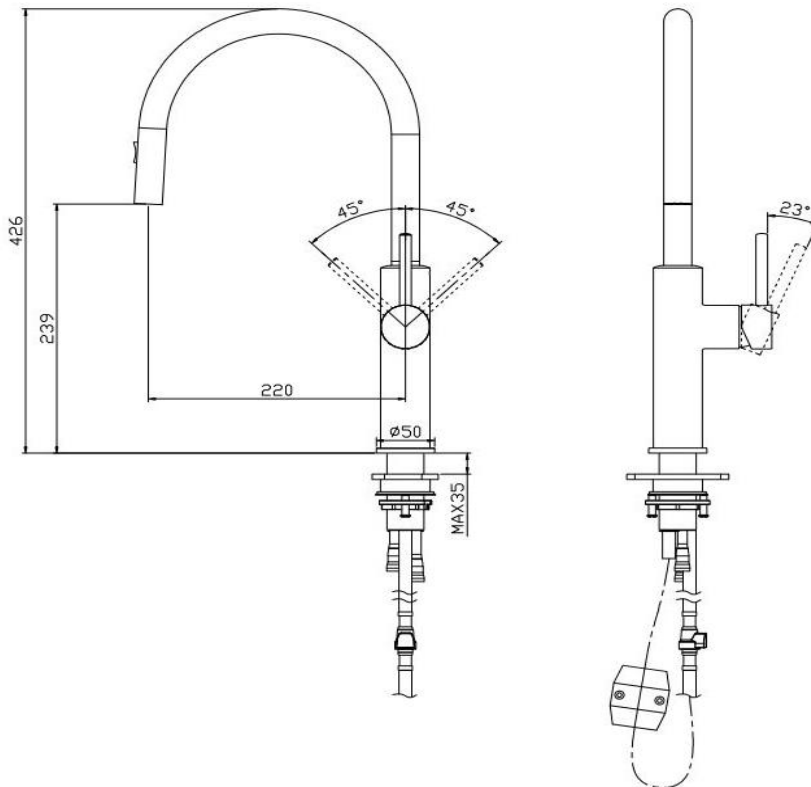

Pioneer Extractable Kitchen Mixer

FWK20121BG

Pioneer Extractable Kitchen Mixer Brushed Gold

Lead free stainless steel extractable kitchen mixer in a brushed gold plated finish
 Swivel spout and dual spray button control on metal extractable head
 Mains pressure only
 426mm overall height x 220mm reach