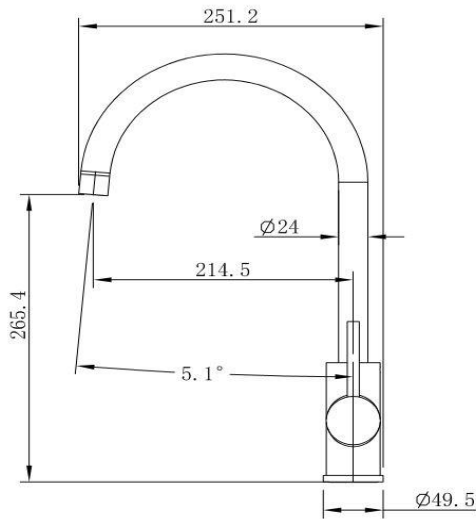

Pioneer Swivel Spout Kitchen Mixer
Polished Stainless

FWK20110CP
Pioneer Swivel Spout Kitchen Mixer

Lead free stainless steel swivel spout kitchen mixer in a polished stainless steel finish

395.4mm overall height x 214.5mm reach