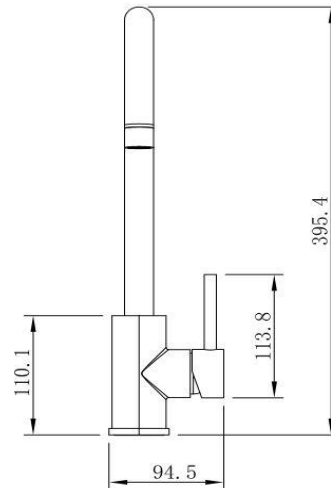

Pioneer Swivel Spout Kitchen Mixer
Polished Stainless

FWK20110CP
Pioneer Swivel Spout Kitchen Mixer

Lead free stainless steel swivel spout kitchen mixer in a polished stainless steel finish

395.4mm overall height x 214.5mm reach