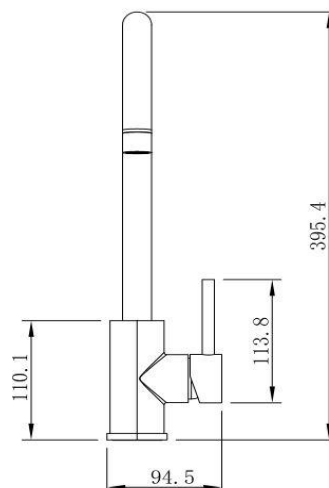

Pioneer Swivel Spout Kitchen Mixer Brushed Stainless

FWK20110BS

Pioneer Swivel Spout Kitchen Mixer

Lead free stainless steel swivel spout kitchen mixer in a brushed stainless steel finish

395.4mm overall height x 214.5mm reach