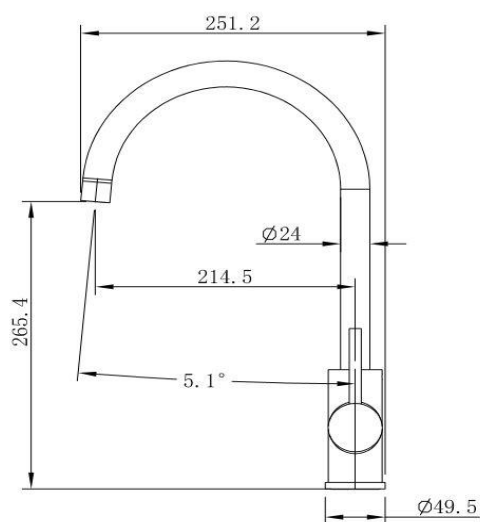

Pioneer Swivel Spout Kitchen Mixer Brushed Stainless

FWK20110BS

Pioneer Swivel Spout Kitchen Mixer

Lead free stainless steel swivel spout kitchen mixer in a brushed stainless steel finish

395.4mm overall height x 214.5mm reach