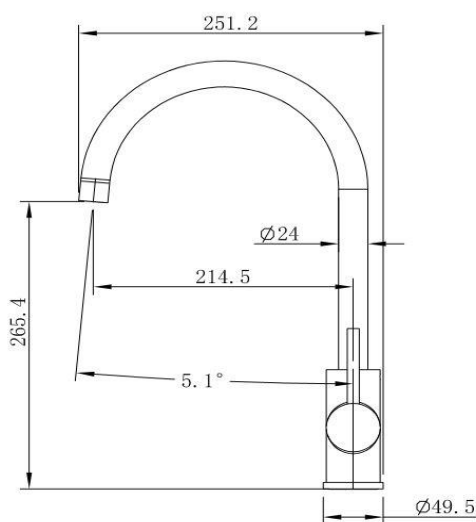

Pioneer Swivel Spout Kitchen Mixer Matte Black

FWK20110BL

Pioneer Swivel Spout Kitchen Mixer

Lead free stainless steel swivel spout kitchen mixer in a matte black finish

395.4mm overall height x 214.5mm reach