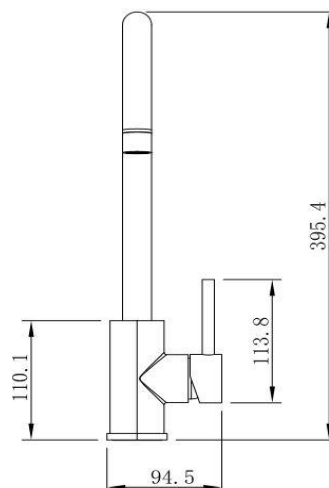

Pioneer Swivel Spout Kitchen Mixer Matte Black

FWK20110BL

Pioneer Swivel Spout Kitchen Mixer

Lead free stainless steel swivel spout kitchen mixer in a matte black finish

395.4mm overall height x 214.5mm reach