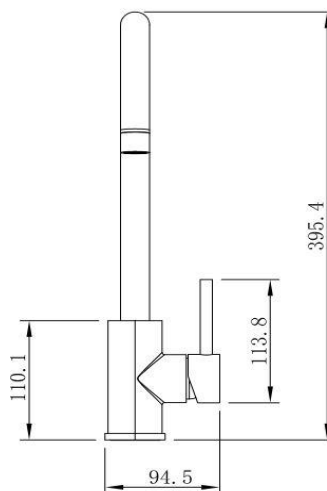

# Pioneer Swivel Spout Kitchen Mixer Brushed Gold

FWK20110BG

Pioneer Swivel Spout Kitchen Mixer

Lead free stainless steel swivel spout kitchen mixer in a matte black finish

395.4mm overall height x 214.5mm reach