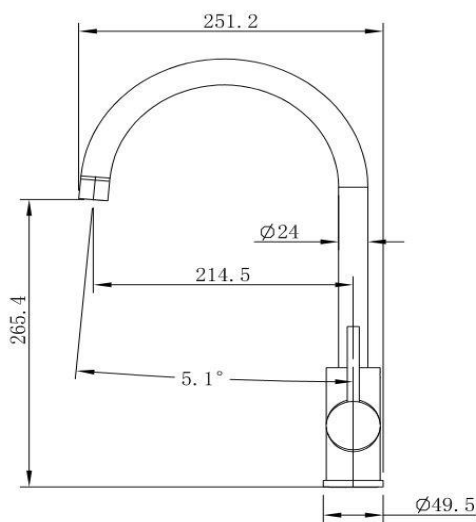

# Pioneer Swivel Spout Kitchen Mixer Brushed Gold

FWK20110BG

Pioneer Swivel Spout Kitchen Mixer

Lead free stainless steel swivel spout kitchen mixer in a matte black finish

395.4mm overall height x 214.5mm reach