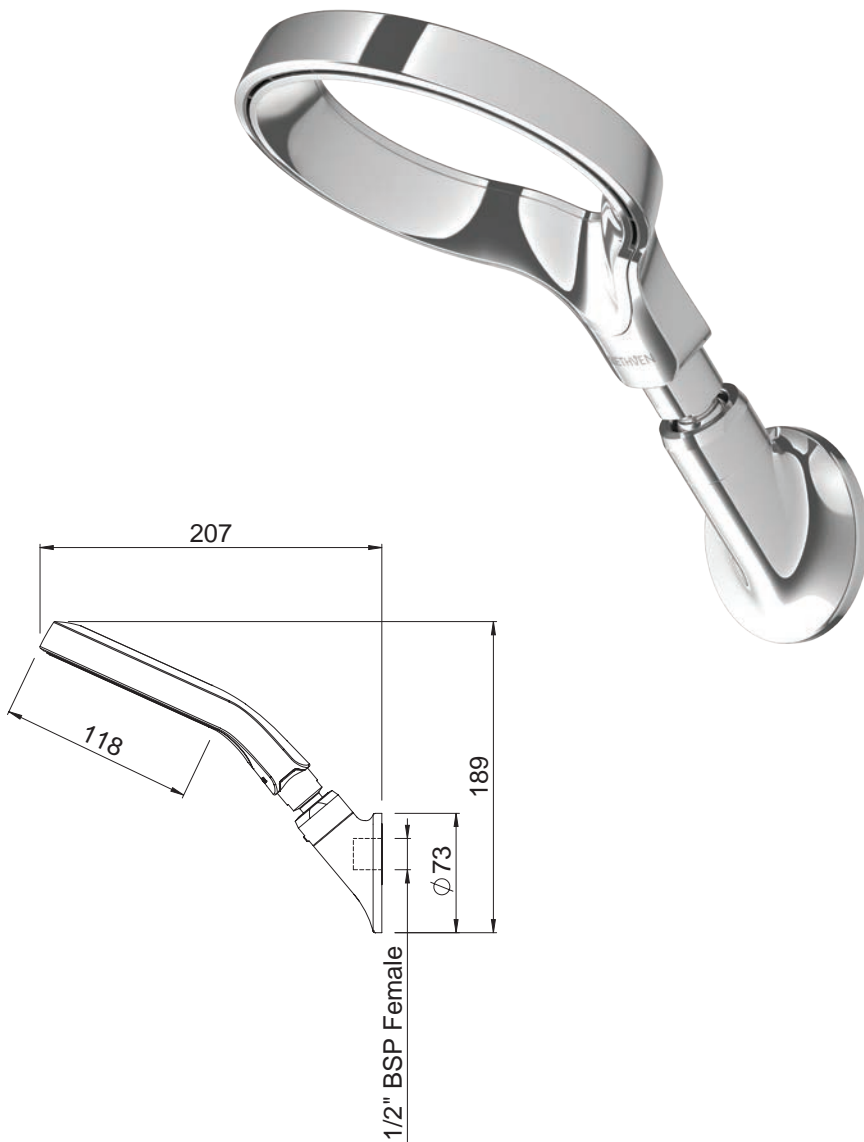

Aurajet™ AIO WALL SHOWER

Aurajet™. Our most advanced, most invigorating shower experience ever.

Stunning fans of luxuriously dense droplets deliver a highly efficient shower with 20% more spray force and twice the amount of water contact on your skin than a conventional shower*.

* Compared to a Methven Conventional Shower. Flow rate of both products at 9L per minute and tested as per AS 3662-2013 Appendix H.

CONSTRUCTION: Chrome-plated

CLASSIFICATION: Suitable for mains pressure only

INLET CONNECTIONS: 1/2" BSP Female

OUTLET CONNECTION: N/A

WORKING PRESSURES: 100 - 500 kPa

OPERATING TEMPERATURE: 5 °C - 70 °C

WATER FLOW RATE: 9.0 l/m

- Water Efficient
- Limescale resistant
- Ultra wide spray coverage
- Hold-Firm height adjustable arm
- Quick-Fit connector
- Improved ergonomics - ball joint enables enhanced positioning
- Available with chrome & white or limited edition coloured handset
- 3 star WELS rated on mains pressure (9.0 l/pm)

AOSACP

Chrome

<http://www.methven.com/nz/aio-aurajet-wall-shower-short-arm-chrome-1>