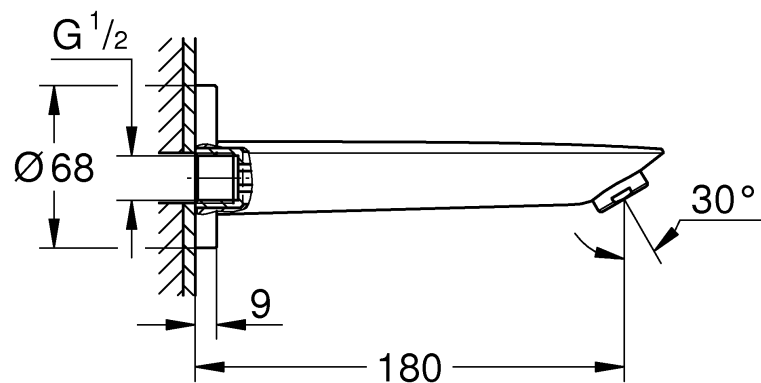

DESIGN + ENGINEERING  
GROHE GERMANY

99.1473.031/ÄM 246746/03.20

www.grohe.com

DIN  
1988

DIN EN  
806

Pure Freude  
an Wasser

GROHE

1.