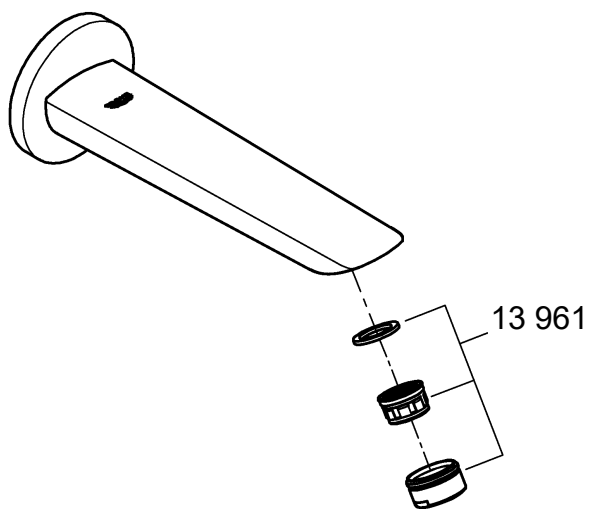

DESIGN + ENGINEERING  
GROHE GERMANY

99.1473.031/ÄM 246746/03.20

www.grohe.com

DIN  
1988

DIN EN  
806

Pure Freude  
an Wasser

GROHE

1.