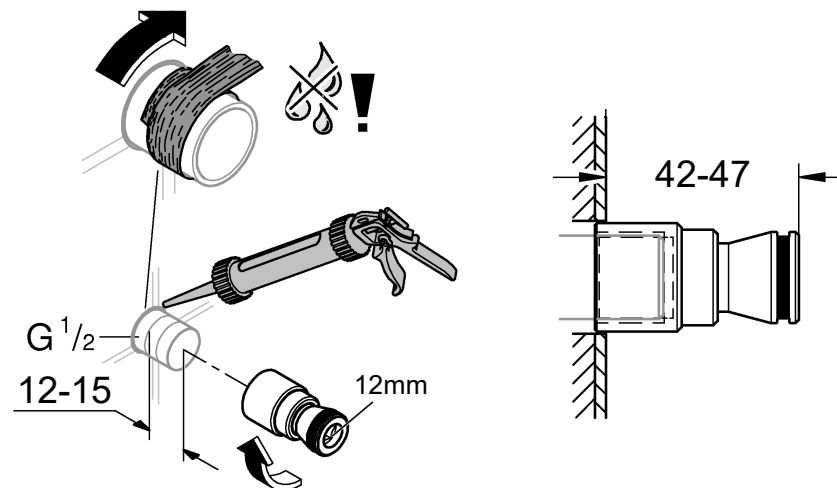

DESIGN + ENGINEERING  
GROHE GERMANY

99.1473.031/ÄM 246746/03.20

www.grohe.com

DIN  
1988

DIN EN  
806

Pure Freude  
an Wasser

GROHE

1.