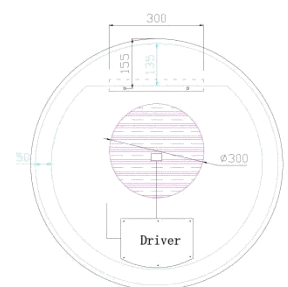

SKU	Size	Mirror Thickness	Installation	Function	Voltage	Wattage
JM-Q600	Φ600*D31mm	5mm	Wall Mount	Two Touch Switch	230-240V AC	31W
JM-Q800	Φ800*D31mm	5mm	Wall Mount	Two Touch Switch	230-240V AC	43W

JM-Q600

Front View

Back View

Back View

Top View

JM-Q800

Front View

Back View

Back View

Top View

All measurements shown are in millimeters.  
 Sizes are approximate.  
[www.renoarts.co.nz](http://www.renoarts.co.nz)  
 11 Jan 2024  
 V.001