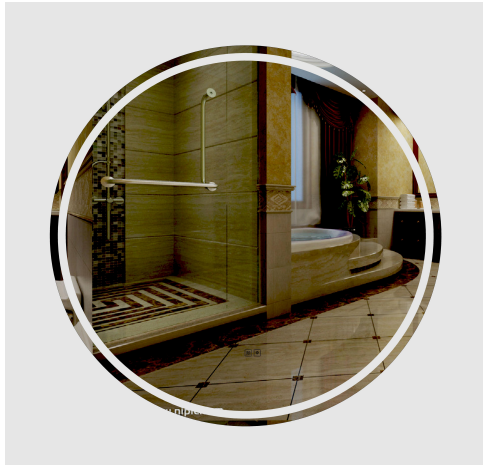

# Verona Round LED Frosted Mirror with Demister

## Verona Round LED Frosted Mirror with Demister

**Description:** High Performance/Low Energy LED Lights  
 Built-in Demister Pad  
 Safety Film Backing  
 Frosted Acrylic Edge  
 IP44 - Electrically Safe for Use in Bathroom  
 Three Color Temperature:  
 3000K Warm White | 4500K Neutral White | 6000K Pure White  
 Adjustable Brightness Under Each Color Temperature  
 One Hour Automatic Power-off Protection-Demister Only  
 5 Year Warranty