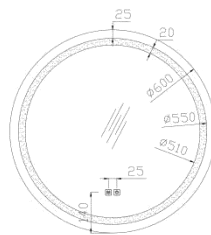

# Verona Round LED Frosted Mirror with Demister

## Verona Round LED Frosted Mirror with Demister

**Description:** High Performance/Low Energy LED Lights  
 Built-in Demister Pad  
 Safety Film Backing  
 Frosted Acrylic Edge  
 IP44 - Electrically Safe for Use in Bathroom  
 Three Color Temperature:  
 3000K Warm White | 4500K Neutral White | 6000K Pure White  
 Adjustable Brightness Under Each Color Temperature  
 One Hour Automatic Power-off Protection-Demister Only  
 5 Year Warranty

SKU	Size	Mirror Thickness	Installation	Function	Voltage	Wattage
JM-Q600	Φ600*D31mm	5mm	Wall Mount	Two Touch Switch	230-240V AC	31W
JM-Q800	Φ800*D31mm	5mm	Wall Mount	Two Touch Switch	230-240V AC	43W

JM-Q600

Top View

All measurements shown are in millimeters.  
 Sizes are approximate.  
[www.renoarts.co.nz](http://www.renoarts.co.nz)  
 11 Jan 2024  
 V.001