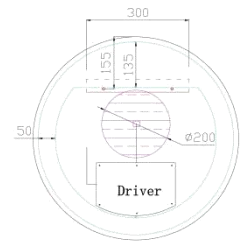

SKU	Size	Mirror Thickness	Installation	Function	Voltage	Wattage
JM-Q600	Φ600*D31mm	5mm	Wall Mount	Two Touch Switch	230-240V AC	31W
JM-Q800	Φ800*D31mm	5mm	Wall Mount	Two Touch Switch	230-240V AC	43W

JM-Q600

Front View

Back View

Back View

Top View

JM-Q800

Front View

Back View

Back View

Top View

All measurements shown are in millimeters.  
 Sizes are approximate.  
[www.renoarts.co.nz](http://www.renoarts.co.nz)  
 11 Jan 2024  
 V.001