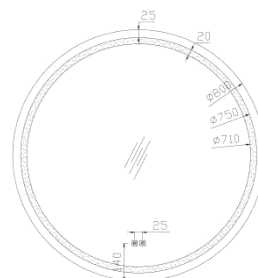

SKU	Size	Mirror Thickness	Installation	Function	Voltage	Wattage
JM-Q600	Φ600*D31mm	5mm	Wall Mount	Two Touch Switch	230-240V AC	31W
JM-Q800	Φ800*D31mm	5mm	Wall Mount	Two Touch Switch	230-240V AC	43W

JM-Q600

Front View

Back View

Back View

Top View

JM-Q800

Front View

Back View

Back View

Top View

All measurements shown are in millimeters.  
 Sizes are approximate.  
[www.renoarts.co.nz](http://www.renoarts.co.nz)  
 11 Jan 2024  
 V.001