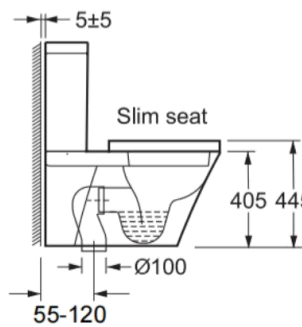

AS 1172.1
AS 1172.2
WM-040214

Included Components: Toilet Tank 4.5/3L.
Rimless Toilet Pan, P-trap.
100mm Pipe.
Soft Close Slim or Wrap Over Seat.
Vario Pan Connector for S-trap.
Fill Valves & Flush Valve.
Mounting Kit.

S-Trap Installation: Standard Vario Pan Connector
Set Out: 55 - 120mm.

P-Trap Installation: Set Out: 185mm.

Water Inlet: Bottom/Side, Top/Rear Left.

WELS Rating: 4 Star - 3.5L av. Flush.

WELS RATING
(4 Star 3.5L av. Flush)

Product	With Slim Seat Option	With Wrap-Over Seat Option
Rimless Back-To-Wall Toilet Suite	TC-6672R BTW	TC-6672R WOS

Vario Standard Pan Connector
S-trap Installation

Vario Long Adjustable
Pan Connector*

Minimum set out

Minimum set out

Maximum set out

Maximum set out

*Vario long adjustable pan connector not supplied