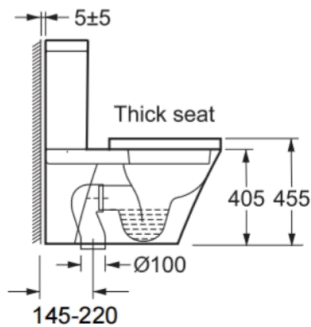

AS 1172.1
AS 1172.2
WM-040214

Included Components: Toilet Tank 4.5/3L.
Rimless Toilet Pan, P-trap.
100mm Pipe.
Soft Close Slim or Wrap Over Seat.
Vario Pan Connector for S-trap.
Fill Valves & Flush Valve.
Mounting Kit.

S-Trap Installation: Standard Vario Pan Connector
Set Out: 55 - 120mm.

P-Trap Installation: Set Out: 185mm.

Water Inlet: Bottom/Side, Top/Rear Left.

WELS Rating: 4 Star - 3.5L av. Flush.

WELS RATING
(4 Star 3.5L av. Flush)

Product	With Slim Seat Option	With Wrap-Over Seat Option
Rimless Back-To-Wall Toilet Suite	TC-6672R BTW	TC-6672R WOS

Vario Standard Pan Connector
S-trap Installation

Vario Long Adjustable
Pan Connector*

Minimum set out

Minimum set out

Maximum set out

Maximum set out

*Vario long adjustable pan connector not supplied