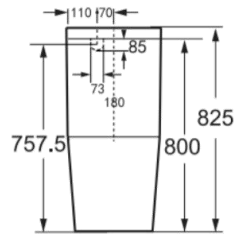

Verona Rimless BTW Toilet Suite P/S Trap TC-6672R

Verona Rimless BTW Toilet Suite P/S Trap

Colour/Finish: White.
Material: Vitreous China, UF Seat.
Size: W360*D610*H825mm.

AS 1172.1
AS 1172.2
WM-040214

Included Components: Toilet Tank 4.5/3L.
Rimless Toilet Pan, P-trap.
100mm Pipe.
Soft Close Slim or Wrap Over Seat.
Vario Pan Connector for S-trap.
Fill Valves & Flush Valve.
Mounting Kit.

S-Trap Installation: Standard Vario Pan Connector
Set Out: 55 - 120mm.

P-Trap Installation: Set Out: 185mm.

Water Inlet: Bottom/Side, Top/Rear Left.

WELS Rating: 4 Star - 3.5L av. Flush.

WELS RATING
(4 Star 3.5L av. Flush)

Product	With Slim Seat Option	With Wrap-Over Seat Option
Rimless Back-To-Wall Toilet Suite	TC-6672R BTW	TC-6672R WOS

Vario Standard Pan Connector
S-trap Installation

Vario Long Adjustable
Pan Connector*

Minimum set out

Minimum set out

Maximum set out

Maximum set out

*Vario long adjustable pan connector not supplied