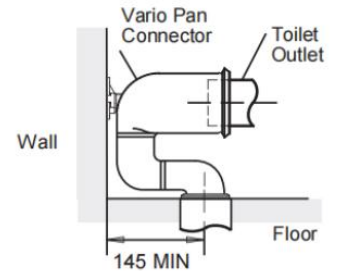

S-Trap Installation: Standard Vario Pan Connector
Set Out: 55 - 120mm.

P-Trap Installation: Set Out: 185mm.

Water Inlet: Bottom/Side, Top/Rear Left.

WELS Rating: 4 Star - 3.5L av. Flush.

WELS RATING
(4 Star 3.5L av. Flush)

Product	With Slim Seat Option	With Wrap-Over Seat Option
Rimless Back-To-Wall Toilet Suite	TC-6672R BTW	TC-6672R WOS

Vario Standard Pan Connector
S-trap Installation

Vario Long Adjustable
Pan Connector*

Minimum set out

Minimum set out

Maximum set out

Maximum set out

*Vario long adjustable pan connector not supplied