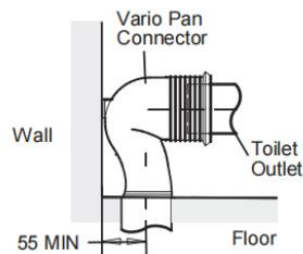

S-Trap Installation: Standard Vario Pan Connector
Set Out: 55 - 120mm.

P-Trap Installation: Set Out: 185mm.

Water Inlet: Bottom/Side, Top/Rear Left.

WELS Rating: 4 Star - 3.5L av. Flush.

WELS RATING
(4 Star 3.5L av. Flush)

Product	With Slim Seat Option	With Wrap-Over Seat Option
Rimless Back-To-Wall Toilet Suite	TC-6672R BTW	TC-6672R WOS

Vario Standard Pan Connector
S-trap Installation

Vario Long Adjustable
Pan Connector*

Minimum set out

Minimum set out

Maximum set out

Maximum set out

*Vario long adjustable pan connector not supplied