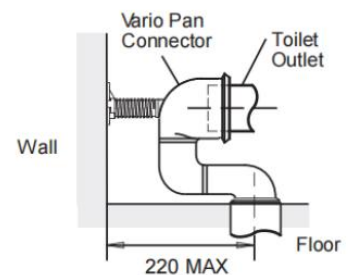

S-Trap Installation: Standard Vario Pan Connector
Set Out: 55 - 120mm.

P-Trap Installation: Set Out: 185mm.

Water Inlet: Bottom/Side, Top/Rear Left.

WELS Rating: 4 Star - 3.5L av. Flush.

WELS RATING
(4 Star 3.5L av. Flush)

Product	With Slim Seat Option	With Wrap-Over Seat Option
Rimless Back-To-Wall Toilet Suite	TC-6672R BTW	TC-6672R WOS

Vario Standard Pan Connector
S-trap Installation

Vario Long Adjustable
Pan Connector*

Minimum set out

Minimum set out

Maximum set out

Maximum set out

*Vario long adjustable pan connector not supplied