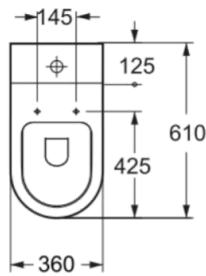

Verona Rimless BTW Toilet Suite P/S Trap TC-6672R

Verona Rimless BTW Toilet Suite P/S Trap

Colour/Finish: White.
Material: Vitreous China, UF Seat.
Size: W360*D610*H825mm.

AS 1172.1
AS 1172.2
WM-040214

Included Components: Toilet Tank 4.5/3L.
Rimless Toilet Pan, P-trap.
100mm Pipe.
Soft Close Slim or Wrap Over Seat.
Vario Pan Connector for S-trap.
Fill Valves & Flush Valve.
Mounting Kit.

S-Trap Installation: Standard Vario Pan Connector
Set Out: 55 - 120mm.

P-Trap Installation: Set Out: 185mm.

Water Inlet: Bottom/Side, Top/Rear Left.

WELS Rating: 4 Star - 3.5L av. Flush.

WELS RATING
(4 Star 3.5L av. Flush)

Product	With Slim Seat Option	With Wrap-Over Seat Option
Rimless Back-To-Wall Toilet Suite	TC-6672R BTW	TC-6672R WOS

Vario Standard Pan Connector
S-trap Installation

Vario Long Adjustable
Pan Connector*

Minimum set out

Minimum set out

Maximum set out

Maximum set out

*Vario long adjustable pan connector not supplied