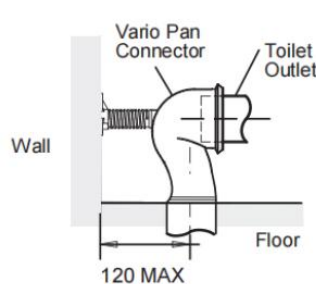

S-Trap Installation: Standard Vario Pan Connector
Set Out: 55 - 120mm.

P-Trap Installation: Set Out: 185mm.

Water Inlet: Bottom/Side, Top/Rear Left.

WELS Rating: 4 Star - 3.5L av. Flush.

WELS RATING
(4 Star 3.5L av. Flush)

Product	With Slim Seat Option	With Wrap-Over Seat Option
Rimless Back-To-Wall Toilet Suite	TC-6672R BTW	TC-6672R WOS

Vario Standard Pan Connector
S-trap Installation

Vario Long Adjustable
Pan Connector*

Minimum set out

Minimum set out

Maximum set out

Maximum set out

*Vario long adjustable pan connector not supplied