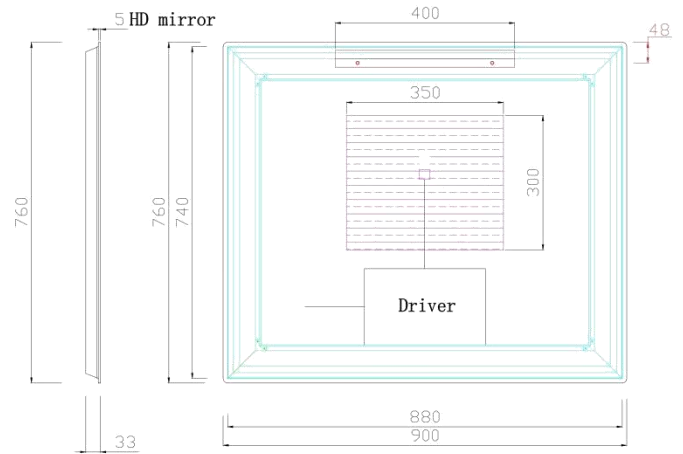

Verona Rectangle LED Frosted Mirror with Demister JM-9076

Verona Rectangle LED Frosted Mirror with Demister

Description: High Performance/Low Energy LED Lights
 Built-in Demister Pad
 Safety Film Backing
 Frosted Acrylic Edge
 IP44 - Electrically Safe for Use in Bathroom
 Three Color Temperature:
 3000K Warm White | 4500K Neutral White | 6000K Pure White
 Adjustable Brightness Under Each Color Temperature
 One Hour Automatic Power-off Protection-Demister Only
 5 Year Warranty

SKU	Size	Mirror Thickness	Installation	Function	Voltage	Wattage
JM-9076	W900*H760*D33mm	5mm	Wall Mount	Two Touch Switch	230-240V AC	56W

Front View

Side View

Back View

Top View

All measurements shown are in millimeters.
 Sizes are approximate.
www.renoarts.co.nz
 11 Jan 2024
 V.001