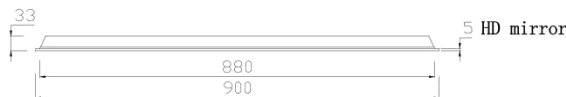

Verona Rectangle LED Frosted Mirror with Demister JM-9076

Verona Rectangle LED Frosted Mirror with Demister

Description: High Performance/Low Energy LED Lights
 Built-in Demister Pad
 Safety Film Backing
 Frosted Acrylic Edge
 IP44 - Electrically Safe for Use in Bathroom
 Three Color Temperature:
 3000K Warm White | 4500K Neutral White | 6000K Pure White
 Adjustable Brightness Under Each Color Temperature
 One Hour Automatic Power-off Protection-Demister Only
 5 Year Warranty

SKU	Size	Mirror Thickness	Installation	Function	Voltage	Wattage
JM-9076	W900*H760*D33mm	5mm	Wall Mount	Two Touch Switch	230-240V AC	56W

Front View

Side View

Back View

Top View

All measurements shown are in millimeters.
 Sizes are approximate.
www.renoarts.co.nz
 11 Jan 2024
 V.001