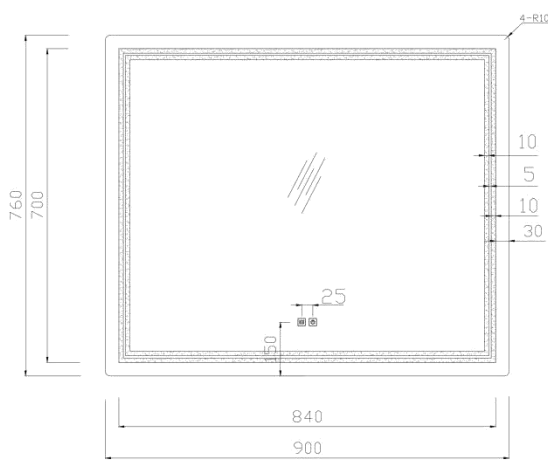

Verona Rectangle LED Frosted Mirror with Demister JM-9076

Verona Rectangle LED Frosted Mirror with Demister

Description: High Performance/Low Energy LED Lights
 Built-in Demister Pad
 Safety Film Backing
 Frosted Acrylic Edge
 IP44 - Electrically Safe for Use in Bathroom
 Three Color Temperature:
 3000K Warm White | 4500K Neutral White | 6000K Pure White
 Adjustable Brightness Under Each Color Temperature
 One Hour Automatic Power-off Protection-Demister Only
 5 Year Warranty

SKU	Size	Mirror Thickness	Installation	Function	Voltage	Wattage
JM-9076	W900*H760*D33mm	5mm	Wall Mount	Two Touch Switch	230-240V AC	56W

Front View

Side View

Back View

Top View

All measurements shown are in millimeters.
 Sizes are approximate.
www.renoarts.co.nz
 11 Jan 2024
 V.001