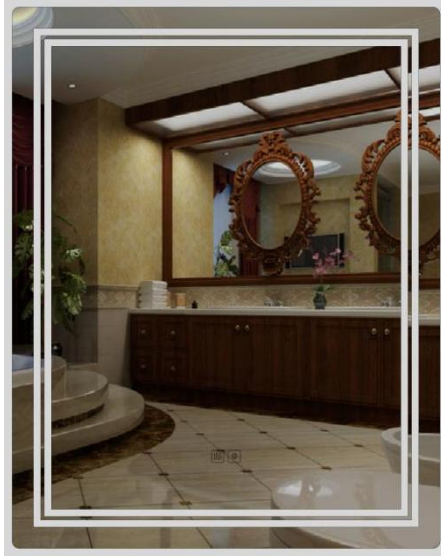

Verona Rectangle LED Frosted Mirror with Demister JM-6076

Verona Rectangle LED Frosted Mirror with Demister

Description: High Performance/Low Energy LED Lights
 Built-in Demister Pad
 Safety Film Backing
 Frosted Acrylic Edge
 IP44 - Electrically Safe for Use in Bathroom
 Three Color Temperature:
 3000K Warm White | 4500K Neutral White | 6000K Pure White
 Adjustable Brightness Under Each Color Temperature
 One Hour Automatic Power-off Protection-Demister Only
 5 Year Warranty