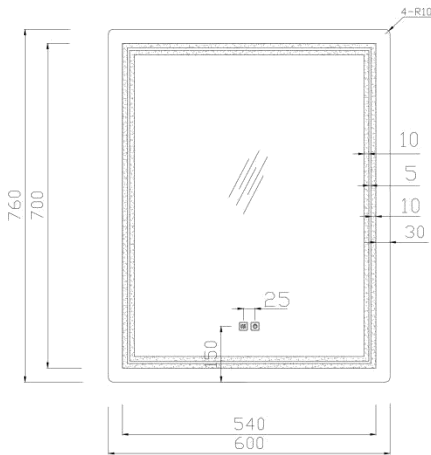

Verona Rectangle LED Frosted Mirror with Demister JM-6076

Verona Rectangle LED Frosted Mirror with Demister

Description: High Performance/Low Energy LED Lights
 Built-in Demister Pad
 Safety Film Backing
 Frosted Acrylic Edge
 IP44 - Electrically Safe for Use in Bathroom
 Three Color Temperature:
 3000K Warm White | 4500K Neutral White | 6000K Pure White
 Adjustable Brightness Under Each Color Temperature
 One Hour Automatic Power-off Protection-Demister Only
 5 Year Warranty

SKU	Size	Mirror Thickness	Installation	Function	Voltage	Wattage
JM-6076	W600*H760*D33mm	5mm	Wall Mount	Two Touch Switch	230-240V AC	43W

Front View

Side View

Back View

Top View