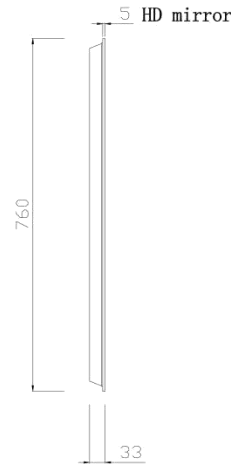

Verona Rectangle LED Frosted Mirror with Demister JM-6076

Verona Rectangle LED Frosted Mirror with Demister

Description: High Performance/Low Energy LED Lights
 Built-in Demister Pad
 Safety Film Backing
 Frosted Acrylic Edge
 IP44 - Electrically Safe for Use in Bathroom
 Three Color Temperature:
 3000K Warm White | 4500K Neutral White | 6000K Pure White
 Adjustable Brightness Under Each Color Temperature
 One Hour Automatic Power-off Protection-Demister Only
 5 Year Warranty

SKU	Size	Mirror Thickness	Installation	Function	Voltage	Wattage
JM-6076	W600*H760*D33mm	5mm	Wall Mount	Two Touch Switch	230-240V AC	43W

Front View

Side View

Back View

Top View