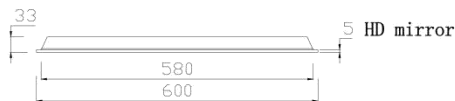

Verona Rectangle LED Frosted Mirror with Demister JM-6076

Verona Rectangle LED Frosted Mirror with Demister

Description: High Performance/Low Energy LED Lights
 Built-in Demister Pad
 Safety Film Backing
 Frosted Acrylic Edge
 IP44 - Electrically Safe for Use in Bathroom
 Three Color Temperature:
 3000K Warm White | 4500K Neutral White | 6000K Pure White
 Adjustable Brightness Under Each Color Temperature
 One Hour Automatic Power-off Protection-Demister Only
 5 Year Warranty

SKU	Size	Mirror Thickness	Installation	Function	Voltage	Wattage
JM-6076	W600*H760*D33mm	5mm	Wall Mount	Two Touch Switch	230-240V AC	43W

Front View

Side View

Back View

Top View