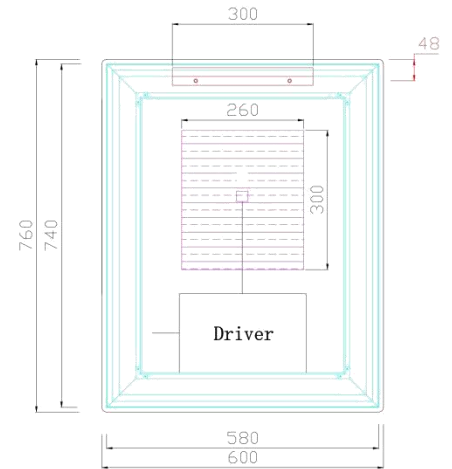

Verona Rectangle LED Frosted Mirror with Demister JM-6076

Verona Rectangle LED Frosted Mirror with Demister

Description: High Performance/Low Energy LED Lights
 Built-in Demister Pad
 Safety Film Backing
 Frosted Acrylic Edge
 IP44 - Electrically Safe for Use in Bathroom
 Three Color Temperature:
 3000K Warm White | 4500K Neutral White | 6000K Pure White
 Adjustable Brightness Under Each Color Temperature
 One Hour Automatic Power-off Protection-Demister Only
 5 Year Warranty

SKU	Size	Mirror Thickness	Installation	Function	Voltage	Wattage
JM-6076	W600*H760*D33mm	5mm	Wall Mount	Two Touch Switch	230-240V AC	43W

Front View

Side View

Back View

Top View