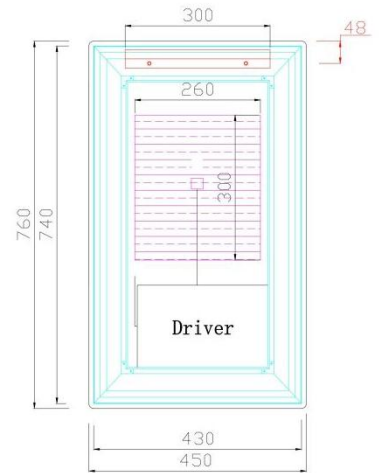

Verona Rectangle LED Frosted Mirror with Demister JM-4576

Verona Rectangle LED Frosted Mirror with Demister

Description: High Performance/Low Energy LED Lights
 Built-in Demister Pad
 Safety Film Backing
 Frosted Acrylic Edge
 IP44 - Electrically Safe for Use in Bathroom
 Three Color Temperature:
 3000K Warm White | 4500K Neutral White | 6000K Pure White
 Adjustable Brightness Under Each Color Temperature
 One Hour Automatic Power-off Protection-Demister Only
 5 Year Warranty

SKU	Size	Mirror Thickness	Installation	Function	Voltage	Wattage
JM-4576	W450*H760*D33mm	5mm	Wall Mount	Two Touch Switch	230-240V AC	33W

Front View

Side View

Back View

Top View

All measurements shown are in millimeters.
 Sizes are approximate.
www.renoarts.co.nz
 11 Jan 2024
 V.001