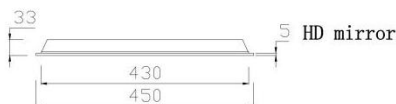

Verona Rectangle LED Frosted Mirror with Demister JM-4576

Verona Rectangle LED Frosted Mirror with Demister

Description: High Performance/Low Energy LED Lights
 Built-in Demister Pad
 Safety Film Backing
 Frosted Acrylic Edge
 IP44 - Electrically Safe for Use in Bathroom
 Three Color Temperature:
 3000K Warm White | 4500K Neutral White | 6000K Pure White
 Adjustable Brightness Under Each Color Temperature
 One Hour Automatic Power-off Protection-Demister Only
 5 Year Warranty

SKU	Size	Mirror Thickness	Installation	Function	Voltage	Wattage
JM-4576	W450*H760*D33mm	5mm	Wall Mount	Two Touch Switch	230-240V AC	33W

Front View

Side View

Back View

Top View

All measurements shown are in millimeters.
 Sizes are approximate.
www.renoarts.co.nz
 11 Jan 2024
 V.001