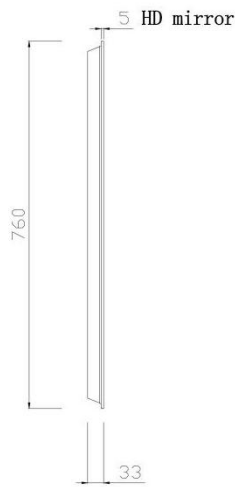

Verona Rectangle LED Frosted Mirror with Demister JM-4576

Verona Rectangle LED Frosted Mirror with Demister

Description: High Performance/Low Energy LED Lights
 Built-in Demister Pad
 Safety Film Backing
 Frosted Acrylic Edge
 IP44 - Electrically Safe for Use in Bathroom
 Three Color Temperature:
 3000K Warm White | 4500K Neutral White | 6000K Pure White
 Adjustable Brightness Under Each Color Temperature
 One Hour Automatic Power-off Protection-Demister Only
 5 Year Warranty

SKU	Size	Mirror Thickness	Installation	Function	Voltage	Wattage
JM-4576	W450*H760*D33mm	5mm	Wall Mount	Two Touch Switch	230-240V AC	33W

Front View

Side View

Back View

Top View

All measurements shown are in millimeters.
 Sizes are approximate.
www.renoarts.co.nz
 11 Jan 2024
 V.001