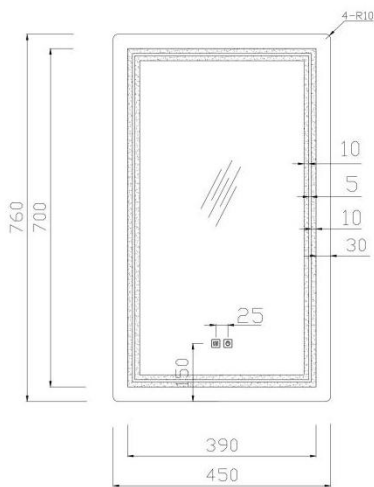

Verona Rectangle LED Frosted Mirror with Demister JM-4576

Verona Rectangle LED Frosted Mirror with Demister

Description: High Performance/Low Energy LED Lights
 Built-in Demister Pad
 Safety Film Backing
 Frosted Acrylic Edge
 IP44 - Electrically Safe for Use in Bathroom
 Three Color Temperature:
 3000K Warm White | 4500K Neutral White | 6000K Pure White
 Adjustable Brightness Under Each Color Temperature
 One Hour Automatic Power-off Protection-Demister Only
 5 Year Warranty

SKU	Size	Mirror Thickness	Installation	Function	Voltage	Wattage
JM-4576	W450*H760*D33mm	5mm	Wall Mount	Two Touch Switch	230-240V AC	33W

Front View

Side View

Back View

Top View

All measurements shown are in millimeters.
 Sizes are approximate.
www.renoarts.co.nz
 11 Jan 2024
 V.001