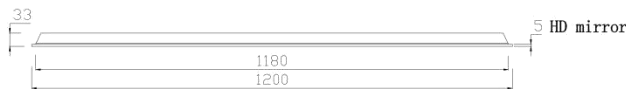

Verona Rectangle LED Frosted Mirror with Demister JM-1276

Verona Rectangle LED Frosted Mirror with Demister

Description: High Performance/Low Energy LED Lights
 Built-in Demister Pad
 Safety Film Backing
 Frosted Acrylic Edge
 IP44 - Electrically Safe for Use in Bathroom
 Three Color Temperature:
 3000K Warm White | 4500K Neutral White | 6000K Pure White
 Adjustable Brightness Under Each Color Temperature
 One Hour Automatic Power-off Protection-Demister Only
 5 Year Warranty

SKU	Size	Mirror Thickness	Installation	Function	Voltage	Wattage
JM-1276	W1200*H760*D33mm	5mm	Wall Mount	Two Touch Switch	230-240V AC	96W

Front View

Side View

Back View

Top View

All measurements shown are in millimeters.
 Sizes are approximate.
www.renoarts.co.nz
 11 Jan 2024
 V.001