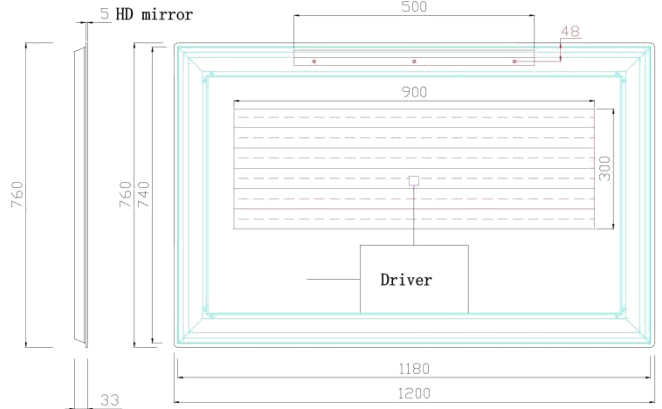

Verona Rectangle LED Frosted Mirror with Demister JM-1276

Verona Rectangle LED Frosted Mirror with Demister

Description: High Performance/Low Energy LED Lights
 Built-in Demister Pad
 Safety Film Backing
 Frosted Acrylic Edge
 IP44 - Electrically Safe for Use in Bathroom
 Three Color Temperature:
 3000K Warm White | 4500K Neutral White | 6000K Pure White
 Adjustable Brightness Under Each Color Temperature
 One Hour Automatic Power-off Protection-Demister Only
 5 Year Warranty

SKU	Size	Mirror Thickness	Installation	Function	Voltage	Wattage
JM-1276	W1200*H760*D33mm	5mm	Wall Mount	Two Touch Switch	230-240V AC	96W

Front View

Side View

Back View

Top View

All measurements shown are in millimeters.
 Sizes are approximate.
www.renoarts.co.nz
 11 Jan 2024
 V.001