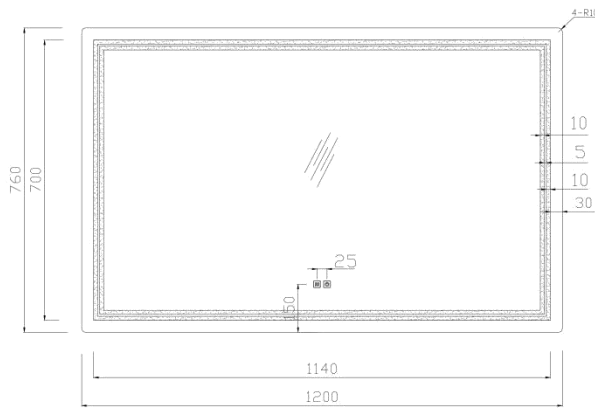

Verona Rectangle LED Frosted Mirror with Demister JM-1276

Verona Rectangle LED Frosted Mirror with Demister

Description: High Performance/Low Energy LED Lights
 Built-in Demister Pad
 Safety Film Backing
 Frosted Acrylic Edge
 IP44 - Electrically Safe for Use in Bathroom
 Three Color Temperature:
 3000K Warm White | 4500K Neutral White | 6000K Pure White
 Adjustable Brightness Under Each Color Temperature
 One Hour Automatic Power-off Protection-Demister Only
 5 Year Warranty

SKU	Size	Mirror Thickness	Installation	Function	Voltage	Wattage
JM-1276	W1200*H760*D33mm	5mm	Wall Mount	Two Touch Switch	230-240V AC	96W

Front View

Side View

Back View

Top View

All measurements shown are in millimeters.
 Sizes are approximate.
www.renoarts.co.nz
 11 Jan 2024
 V.001