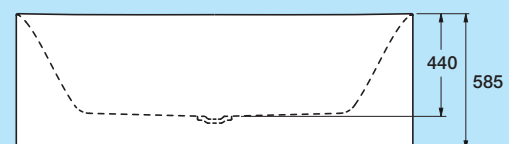

# NEW RELEASE SIERRA BATHS

SIERRA™

Freestanding / Back-To-Wall / Corner Baths

1700 x 750mm / 1500 x 750mm

In two length sizes, the beautiful Sierra has a sleek rectangular shape whose vertical sides and 90° corners fit perfectly in most spaces.

- Sizes: 1500 x 750mm (240L), 1700 x 750mm (285L).
- White acrylic finish.
- Includes adjustable feet and installation instructions.
- Optional accessories: 40mm pop-up bath waste; flexible waste and trap system.