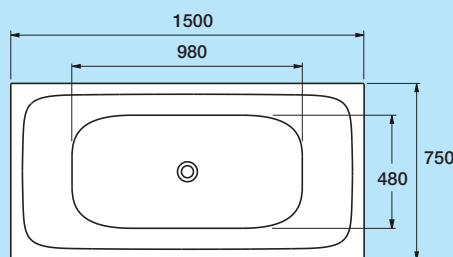

# NEW RELEASE SIERRA BATHS

SIERRA™

Freestanding / Back-To-Wall / Corner Baths

1700 x 750mm / 1500 x 750mm

In two length sizes, the beautiful Sierra has a sleek rectangular shape whose vertical sides and 90° corners fit perfectly in most spaces.

- Sizes: 1500 x 750mm (240L), 1700 x 750mm (285L).
- White acrylic finish.
- Includes adjustable feet and installation instructions.
- Optional accessories: 40mm pop-up bath waste; flexible waste and trap system.

#### PRODUCT CODES

1500x750 Bath	24249A-0
1700x750 Bath	24250A-0
40mm Pop-up Bath Waste	99329A-CP
Self-sealing Trap with Flexible Waste Pipe	80144A-NA

Trusted in New Zealand Since 1982

Contact Englefield Customer Services on **0800 100 382** for advice or more information.