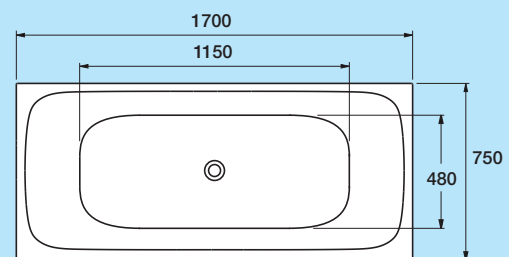

# NEW RELEASE SIERRA BATHS

SIERRA™

Freestanding / Back-To-Wall / Corner Baths

1700 x 750mm / 1500 x 750mm

In two length sizes, the beautiful Sierra has a sleek rectangular shape whose vertical sides and 90° corners fit perfectly in most spaces.

- Sizes: 1500 x 750mm (240L), 1700 x 750mm (285L).
- White acrylic finish.
- Includes adjustable feet and installation instructions.
- Optional accessories: 40mm pop-up bath waste; flexible waste and trap system.

#### PRODUCT CODES

1500x750 Bath	24249A-0
1700x750 Bath	24250A-0
40mm Pop-up Bath Waste	99329A-CP
Self-sealing Trap with Flexible Waste Pipe	80144A-NA

Trusted in New Zealand Since 1982

Contact Englefield Customer Services on **0800 100 382** for advice or more information.