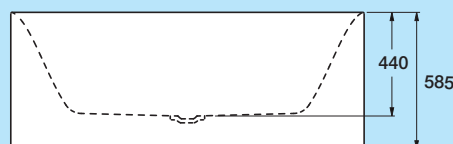

# NEW RELEASE SIERRA BATHS

SIERRA™

Freestanding / Back-To-Wall / Corner Baths

1700 x 750mm / 1500 x 750mm

In two length sizes, the beautiful Sierra has a sleek rectangular shape whose vertical sides and 90° corners fit perfectly in most spaces.

- Sizes: 1500 x 750mm (240L), 1700 x 750mm (285L).
- White acrylic finish.
- Includes adjustable feet and installation instructions.
- Optional accessories: 40mm pop-up bath waste; flexible waste and trap system.