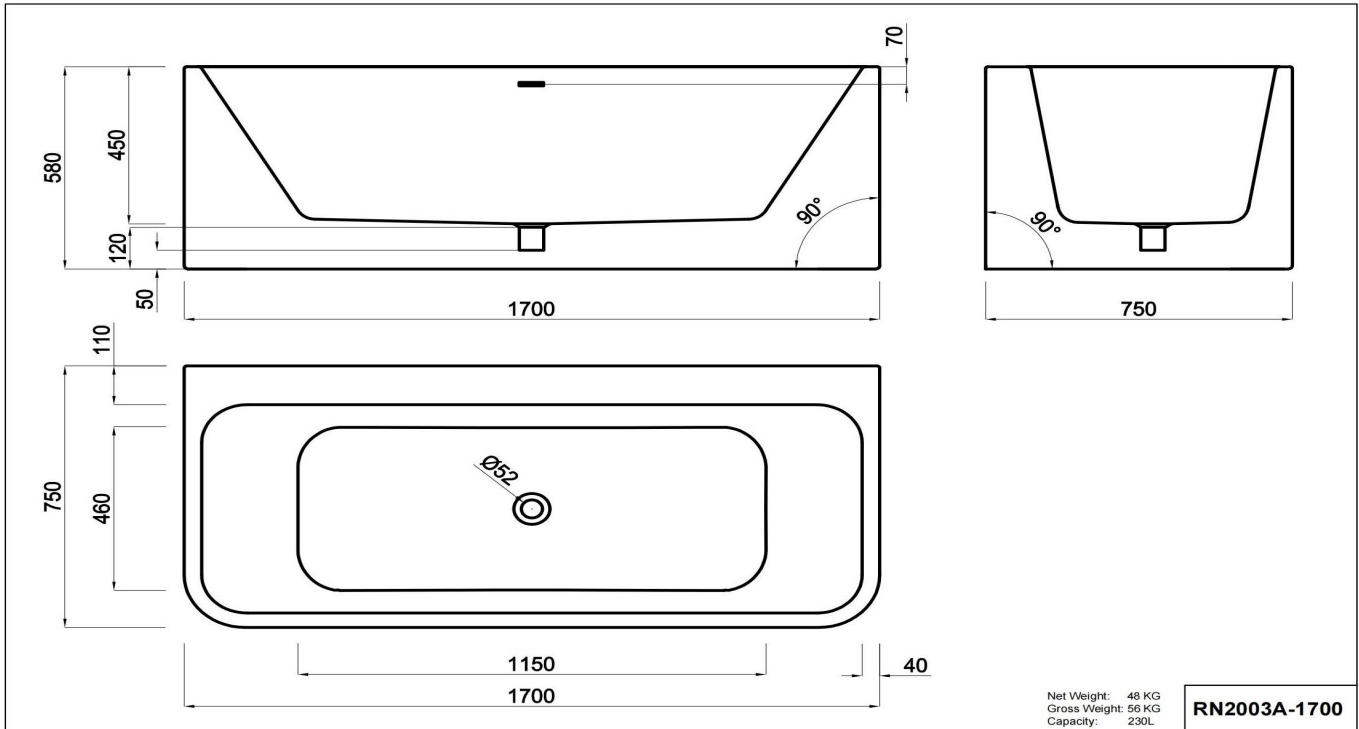

Quadro BTW Free Standing Bath with Overflow RN2003A

Quadro Back to Wall Free Standing Bath with Overflow

Description: White Gloss Acrylic Finish
Adjustable Feet

Size	Dimensions (mm)	Full Capacity	Net Weight	Gross Weight
1500	L1500*W750*H580	220L	46Kg	54Kg
1700	L1700*W750*H580	230L	48Kg	56Kg

All measurements shown are in millimeters.
Sizes are approximate.
www.renoarts.co.nz
11 Jan 2024
V.001