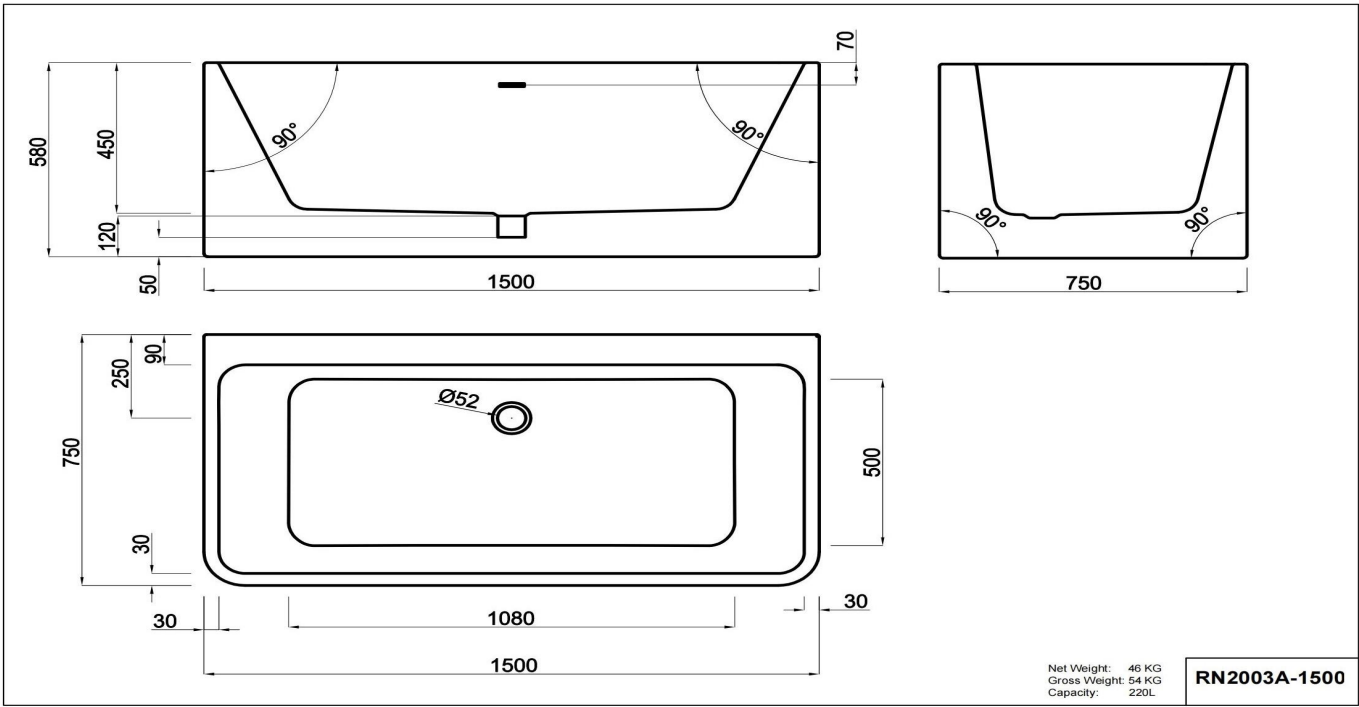

Quadro BTW Free Standing Bath with Overflow RN2003A

Quadro Back to Wall Free Standing Bath with Overflow

Description: White Gloss Acrylic Finish
Adjustable Feet

Size	Dimensions (mm)	Full Capacity	Net Weight	Gross Weight
1500	L1500*W750*H580	220L	46Kg	54Kg
1700	L1700*W750*H580	230L	48Kg	56Kg

All measurements shown are in millimeters.
Sizes are approximate.
www.renoarts.co.nz
11 Jan 2024
V.001