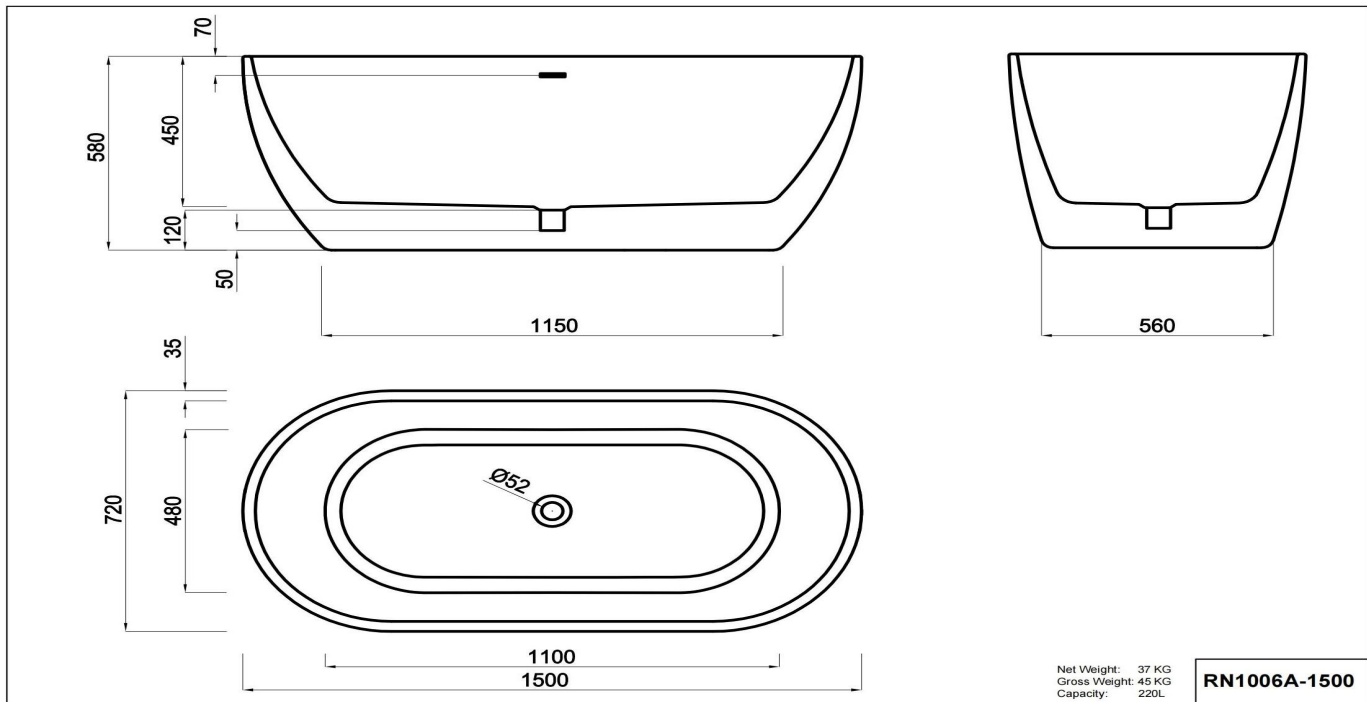

## Ovale Free Standing Bath with Overflow RN1006A

Ovale Free Standing Bath with Overflow RN1006A

Description: White Gloss Acrylic Finish  
Adjustable Feet

| Size | Dimensions (mm) | Full Capacity | Net Weight | Gross Weight |
|------|-----------------|---------------|------------|--------------|
| 1500 | L1500*W720*H580 | 220L          | 37Kg       | 45Kg         |
| 1700 | L1700*W700*H580 | 240L          | 40Kg       | 48Kg         |

All measurements shown are in millimeters.  
 Sizes are approximate.  
[www.renoarts.co.nz](http://www.renoarts.co.nz)  
 11 Jan 2024  
 V.001