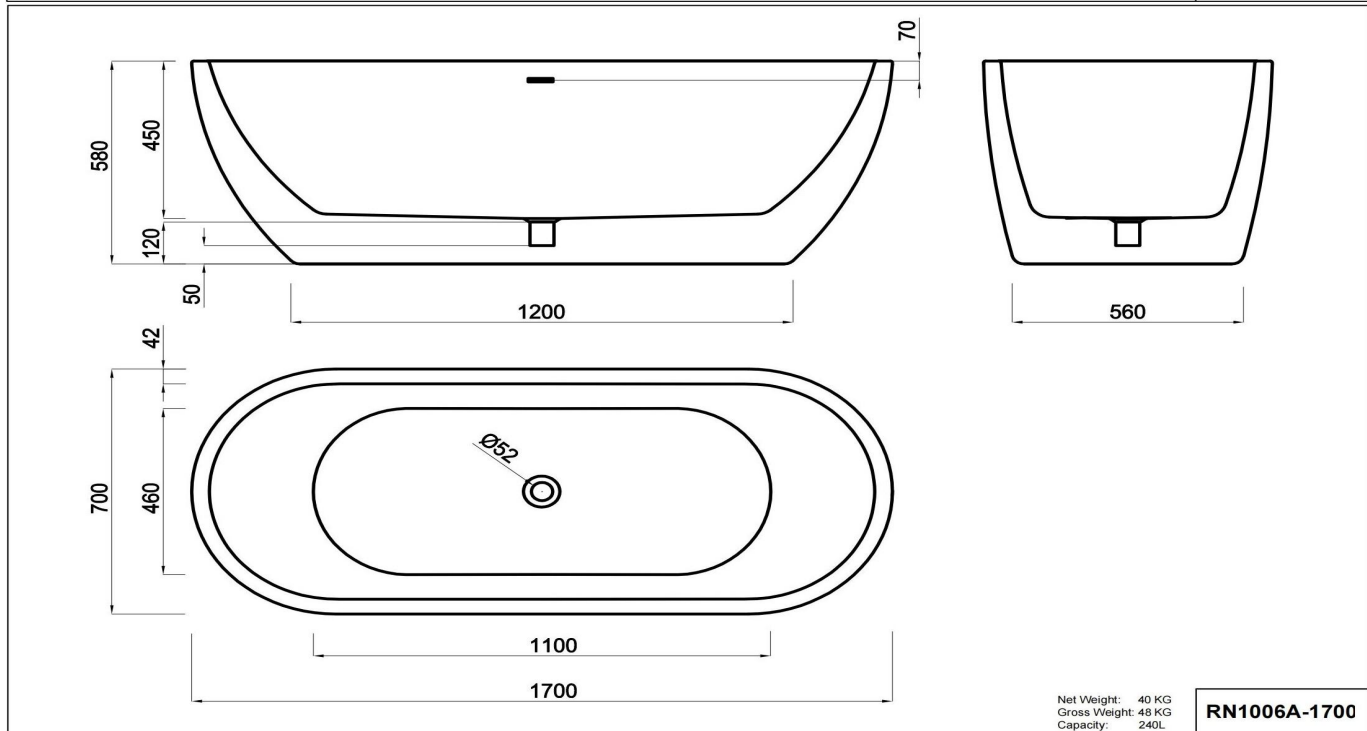

## Ovale Free Standing Bath with Overflow RN1006A

Ovale Free Standing Bath with Overflow RN1006A

Description: White Gloss Acrylic Finish  
Adjustable Feet

| Size | Dimensions (mm) | Full Capacity | Net Weight | Gross Weight |
|------|-----------------|---------------|------------|--------------|
| 1500 | L1500*W720*H580 | 220L          | 37Kg       | 45Kg         |
| 1700 | L1700*W700*H580 | 240L          | 40Kg       | 48Kg         |

All measurements shown are in millimeters.  
 Sizes are approximate.  
[www.renoarts.co.nz](http://www.renoarts.co.nz)  
 11 Jan 2024  
 V.001