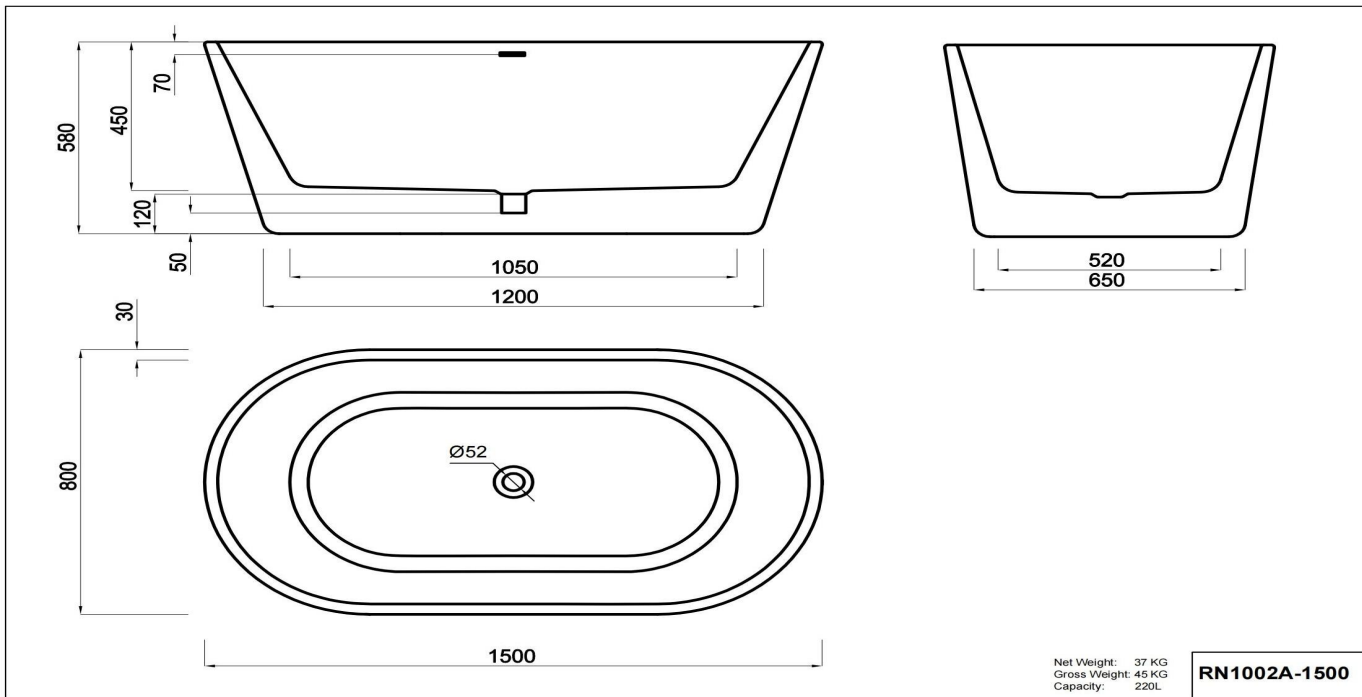

Orbita Free Standing Bath with Overflow RN1002A

Orbita Free Standing Bath with Overflow RN1002A

Description: White Gloss Acrylic Finish
Adjustable Feet

Size	Dimensions (mm)	Full Capacity	Net Weight	Gross Weight
1500	L1500*W800*H580	220L	37Kg	45Kg
1700	L1700*W800*H580	230L	39Kg	48Kg

All measurements shown are in millimeters.
Sizes are approximate.
www.renoarts.co.nz
11 Jan 2024
V.001