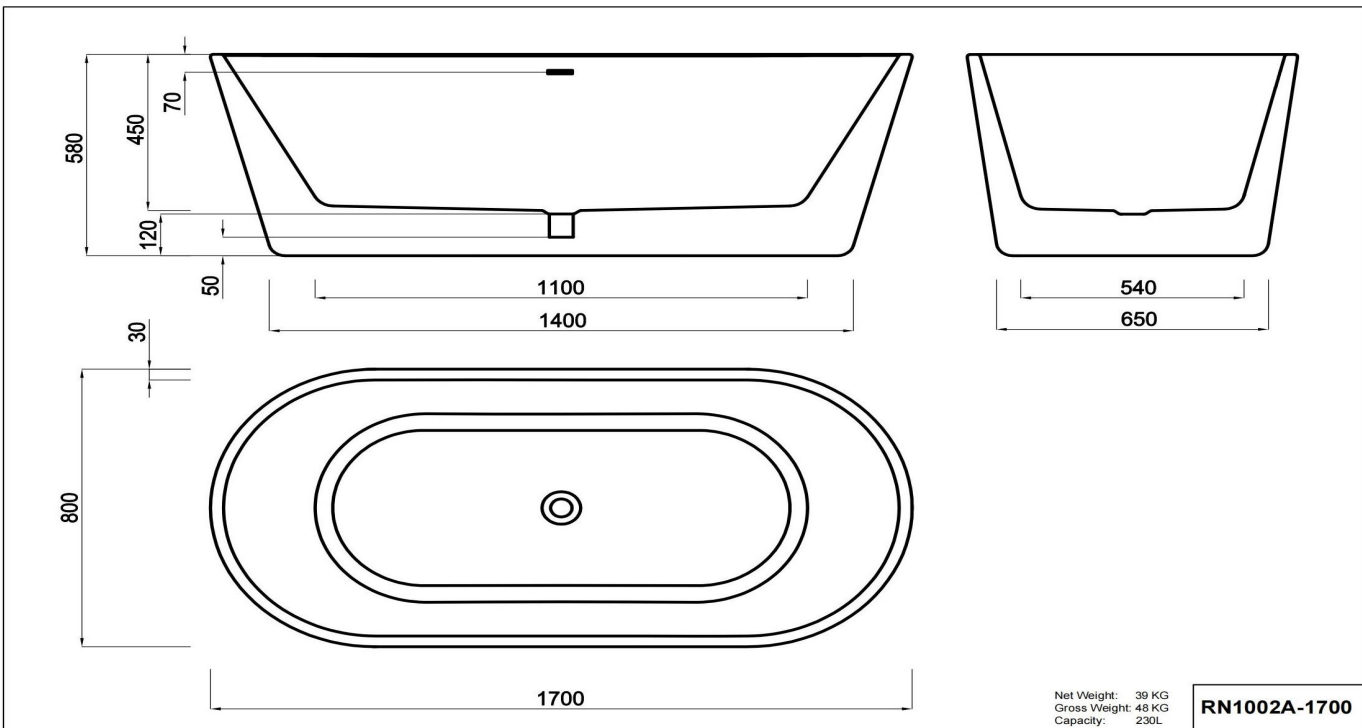

Orbita Free Standing Bath with Overflow RN1002A

Orbita Free Standing Bath with Overflow RN1002A

Description: White Gloss Acrylic Finish
Adjustable Feet

Size	Dimensions (mm)	Full Capacity	Net Weight	Gross Weight
1500	L1500*W800*H580	220L	37Kg	45Kg
1700	L1700*W800*H580	230L	39Kg	48Kg

All measurements shown are in millimeters.
Sizes are approximate.
www.renoarts.co.nz
11 Jan 2024
V.001