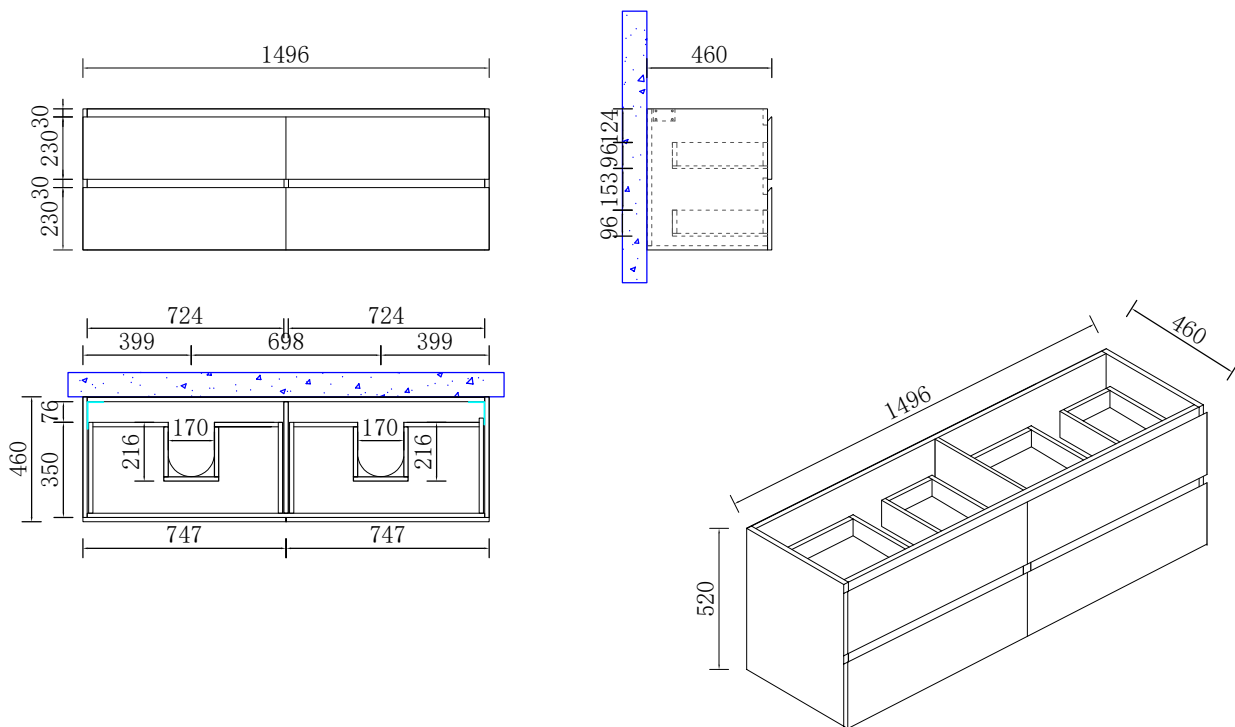

Modena Wall-Hung Vanity, Double, White, W1490*D455*H520, RBV-1010MCWH1500

Description: Wall-Hung Vanit
 W1490*D455*H520
 Double Bowl
 Four Drawer
 Hidden Handle
 45° Pull-to-Open
 9-layer Plywood
 7-layer Polyurethane paint outside
 High gloss piano finish
 Silver melamine coating inside

DTC Soft Close Hinges and Drawer runner - 5 year warranty

SKU: RBV-1010MCWH1500

All measurements shown are in millimeters.
 Sizes are approximate.
www.renoarts.co.nz
 11 Jan 2024
 V.001