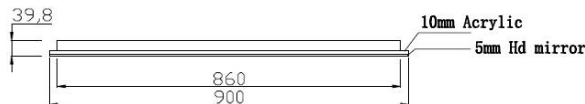

Modena Rectangle LED Mirror with Demister and Frosted Acrylic Edge

Modena Rectangle LED Mirror with Demister and Frosted Acrylic Edge

Description: High Performance/Low Energy LED Lights
 Built-in Demister Pad
 (Operates when LED Light is Turned on)
 Safety Film Backing
 Frosted Acrylic Edge
 IP44 - Electrically Safe for Use in Bathroom
 Three Color Temperature:
 3000K Warm White | 4500K Neutral White | 6000K Pure White
 Adjustable Brightness Under Each Color Temperature
 One Hour Automatic Power-off Protection
 5 Year Warranty

SKU	Size	Mirror Thickness	Installation	Function	Voltage	Wattage
RBLM-900DE-AC	W900*H900*D40mm	5mm	Wall Mount	Touch Switch	230-240V AC	96W

Front view

Side view

Back view

Top view