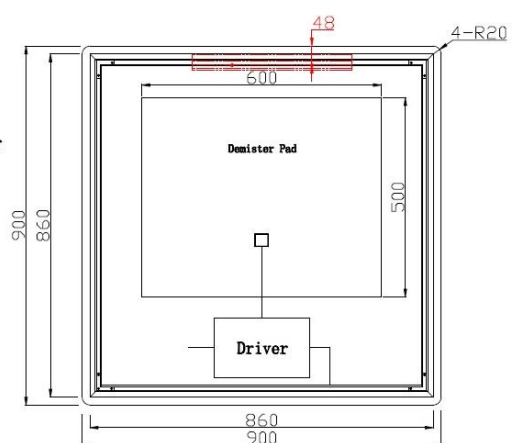

Modena Rectangle LED Mirror with Demister and Frosted Acrylic Edge

Modena Rectangle LED Mirror with Demister and Frosted Acrylic Edge

Description: High Performance/Low Energy LED Lights
 Built-in Demister Pad
 (Operates when LED Light is Turned on)
 Safety Film Backing
 Frosted Acrylic Edge
 IP44 - Electrically Safe for Use in Bathroom
 Three Color Temperature:
 3000K Warm White | 4500K Neutral White | 6000K Pure White
 Adjustable Brightness Under Each Color Temperature
 One Hour Automatic Power-off Protection
 5 Year Warranty

SKU	Size	Mirror Thickness	Installation	Function	Voltage	Wattage
RBLM-900DE-AC	W900*H900*D40mm	5mm	Wall Mount	Touch Switch	230-240V AC	96W

Front view

Side view

Back view

Top view