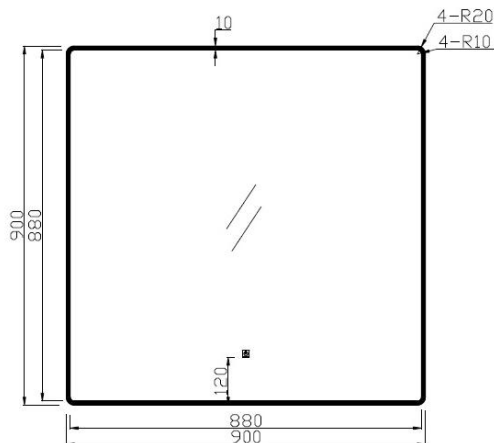

Modena Rectangle LED Mirror with Demister and Frosted Acrylic Edge

Modena Rectangle LED Mirror with Demister and Frosted Acrylic Edge

Description: High Performance/Low Energy LED Lights
 Built-in Demister Pad
 (Operates when LED Light is Turned on)
 Safety Film Backing
 Frosted Acrylic Edge
 IP44 - Electrically Safe for Use in Bathroom
 Three Color Temperature:
 3000K Warm White | 4500K Neutral White | 6000K Pure White
 Adjustable Brightness Under Each Color Temperature
 One Hour Automatic Power-off Protection
 5 Year Warranty

SKU	Size	Mirror Thickness	Installation	Function	Voltage	Wattage
RBLM-900DE-AC	W900*H900*D40mm	5mm	Wall Mount	Touch Switch	230-240V AC	96W

Front view

Side view

Back view

Top view