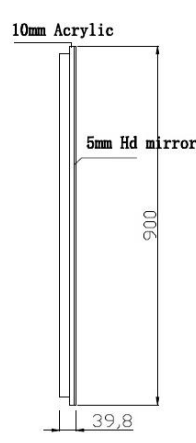

Modena Rectangle LED Mirror with Demister and Frosted Acrylic Edge

Modena Rectangle LED Mirror with Demister and Frosted Acrylic Edge

Description: High Performance/Low Energy LED Lights
 Built-in Demister Pad
 (Operates when LED Light is Turned on)
 Safety Film Backing
 Frosted Acrylic Edge
 IP44 - Electrically Safe for Use in Bathroom
 Three Color Temperature:
 3000K Warm White | 4500K Neutral White | 6000K Pure White
 Adjustable Brightness Under Each Color Temperature
 One Hour Automatic Power-off Protection
 5 Year Warranty

SKU	Size	Mirror Thickness	Installation	Function	Voltage	Wattage
RBLM-900DE-AC	W900*H900*D40mm	5mm	Wall Mount	Touch Switch	230-240V AC	96W

Front view

Side view

Back view

Top view