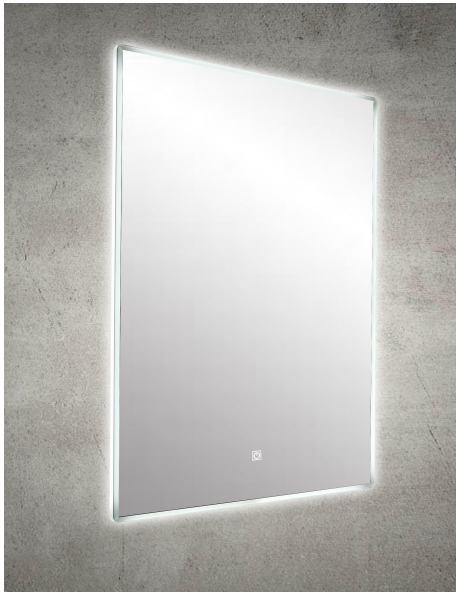

## Modena Rectangle LED Mirror with Demister and Frosted Acrylic Edge

Modena Rectangle LED Mirror with Demister and Frosted Acrylic Edge

**Description:** High Performance/Low Energy LED Lights  
 Built-in Demister Pad  
 (Operates when LED Light is Turned on)  
 Safety Film Backing  
 Frosted Acrylic Edge  
 IP44 - Electrically Safe for Use in Bathroom  
 Three Color Temperature:  
 3000K Warm White | 4500K Neutral White | 6000K Pure White  
 Adjustable Brightness Under Each Color Temperature  
 One Hour Automatic Power-off Protection  
 5 Year Warranty

SKU	Size	Mirror Thickness	Installation	Function	Voltage	Wattage
RBLM-750DE-AC	W750*H900*D40mm	5mm	Wall Mount	Touch Switch	230-240V AC	76W