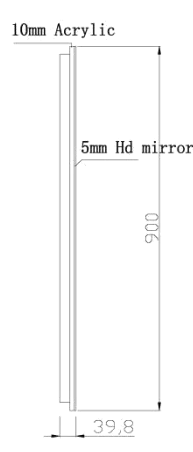

Modena Rectangle LED Mirror with Demister and Frosted Acrylic Edge

Modena Rectangle LED Mirror with Demister and Frosted Acrylic Edge

Description: High Performance/Low Energy LED Lights
 Built-in Demister Pad
 (Operates when LED Light is Turned on)
 Safety Film Backing
 Frosted Acrylic Edge
 IP44 - Electrically Safe for Use in Bathroom
 Three Color Temperature:
 3000K Warm White | 4500K Neutral White | 6000K Pure White
 Adjustable Brightness Under Each Color Temperature
 One Hour Automatic Power-off Protection
 5 Year Warranty

SKU	Size	Mirror Thickness	Installation	Function	Voltage	Wattage
RBLM-600DE-AC	W600*H900*D40mm	5mm	Wall Mount	Touch Switch	230-240V AC	76W

Front view

Side view

Back view

Top view