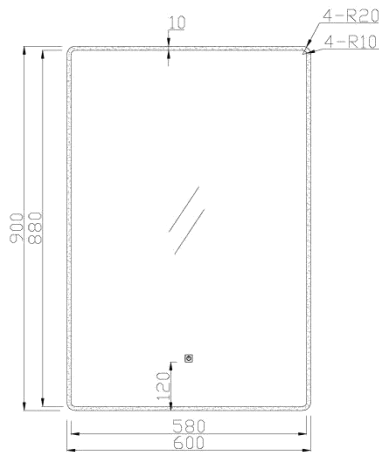

Modena Rectangle LED Mirror with Demister and Frosted Acrylic Edge

Modena Rectangle LED Mirror with Demister and Frosted Acrylic Edge

Description: High Performance/Low Energy LED Lights
 Built-in Demister Pad
 (Operates when LED Light is Turned on)
 Safety Film Backing
 Frosted Acrylic Edge
 IP44 - Electrically Safe for Use in Bathroom
 Three Color Temperature:
 3000K Warm White | 4500K Neutral White | 6000K Pure White
 Adjustable Brightness Under Each Color Temperature
 One Hour Automatic Power-off Protection
 5 Year Warranty

SKU	Size	Mirror Thickness	Installation	Function	Voltage	Wattage
RBLM-600DE-AC	W600*H900*D40mm	5mm	Wall Mount	Touch Switch	230-240V AC	76W

Front view

Side view

Back view

Top view