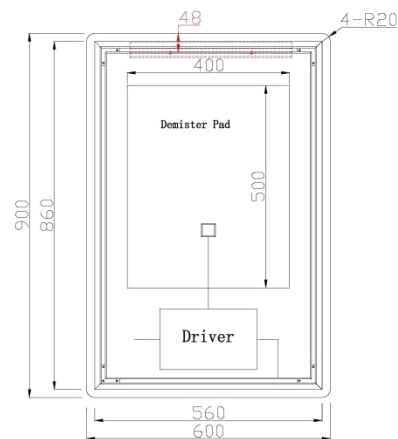

Modena Rectangle LED Mirror with Demister and Frosted Acrylic Edge

Modena Rectangle LED Mirror with Demister and Frosted Acrylic Edge

Description: High Performance/Low Energy LED Lights
 Built-in Demister Pad
 (Operates when LED Light is Turned on)
 Safety Film Backing
 Frosted Acrylic Edge
 IP44 - Electrically Safe for Use in Bathroom
 Three Color Temperature:
 3000K Warm White | 4500K Neutral White | 6000K Pure White
 Adjustable Brightness Under Each Color Temperature
 One Hour Automatic Power-off Protection
 5 Year Warranty

SKU	Size	Mirror Thickness	Installation	Function	Voltage	Wattage
RBLM-600DE-AC	W600*H900*D40mm	5mm	Wall Mount	Touch Switch	230-240V AC	76W

Front view

Side view

Back view

Top view