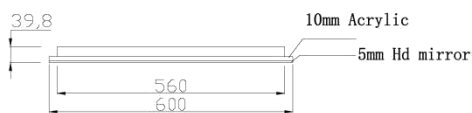

Modena Rectangle LED Mirror with Demister and Frosted Acrylic Edge

Modena Rectangle LED Mirror with Demister and Frosted Acrylic Edge

Description: High Performance/Low Energy LED Lights
 Built-in Demister Pad
 (Operates when LED Light is Turned on)
 Safety Film Backing
 Frosted Acrylic Edge
 IP44 - Electrically Safe for Use in Bathroom
 Three Color Temperature:
 3000K Warm White | 4500K Neutral White | 6000K Pure White
 Adjustable Brightness Under Each Color Temperature
 One Hour Automatic Power-off Protection
 5 Year Warranty

SKU	Size	Mirror Thickness	Installation	Function	Voltage	Wattage
RBLM-600DE-AC	W600*H900*D40mm	5mm	Wall Mount	Touch Switch	230-240V AC	76W

Front view

Side view

Back view

Top view