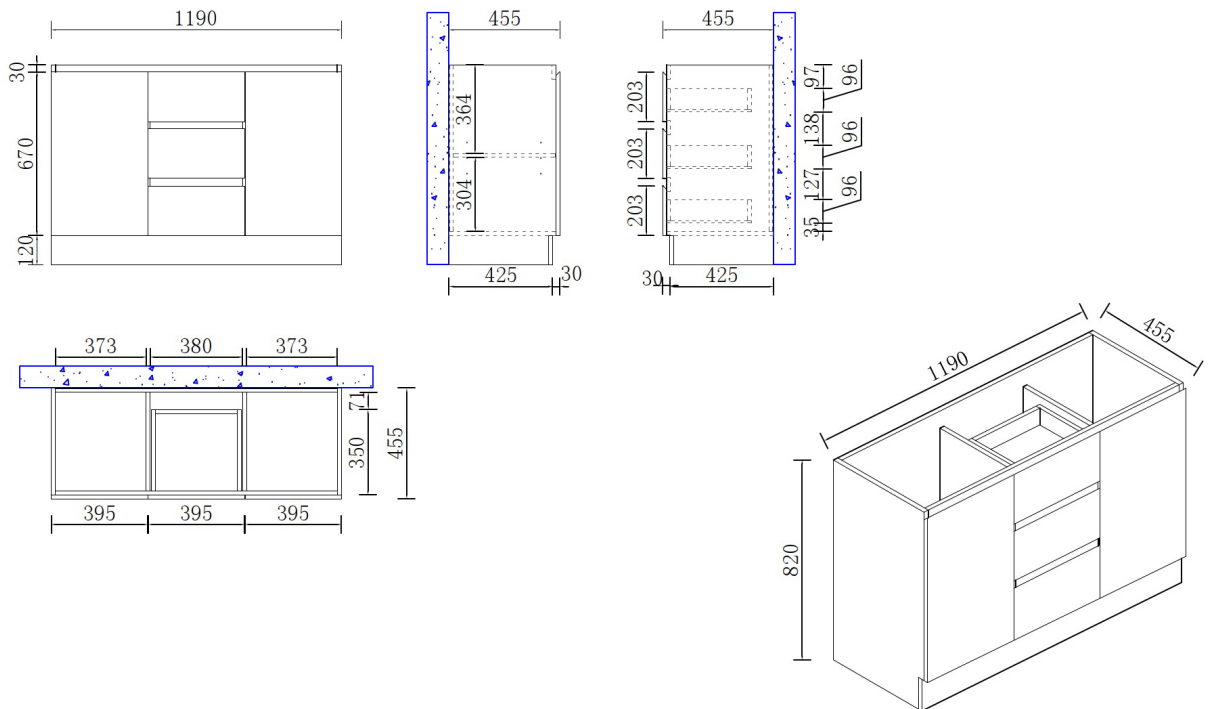

Modena Floor Standing Vanity, Double, White, W1190*D455*H820, RBV-1032MCWH1200D

Description: Floor Standing Vanity
 W1190*D455*H820
 Double Bowl
 Two Door, Three Drawer
 Drawers in middle
 Hidden Handle
 45° Pull-to-Open
 9-layer Plywood
 7-layer Polyurethane paint outside
 High gloss piano finish
 Silver melamine coating inside

DTC Soft Close Hinges and Drawer runner - 5 year warranty

SKU: RBV-1032MCWH1200D

All measurements shown are in millimeters.
 Sizes are approximate.
www.renoarts.co.nz
 11 Jan 2024
 V.001