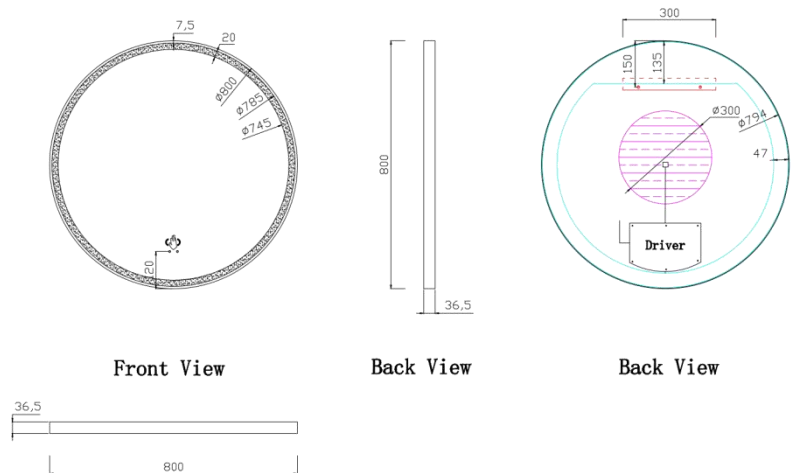

SKU	Size	Mirror Thickness	Installation	Function	Voltage	Wattage
JM-SQ600MB	Φ600*D36.5mm	5mm	Wall Mount	Sensor Switch	230-240V AC	31W
JM-SQ800MB	Φ800*D36.5mm	5mm	Wall Mount	Sensor Switch	230-240V AC	43W

JM-SQ600MB

Front View

Back View

Back View

Top View

JM-SQ800MB

Front View

Back View

Back View

Top View