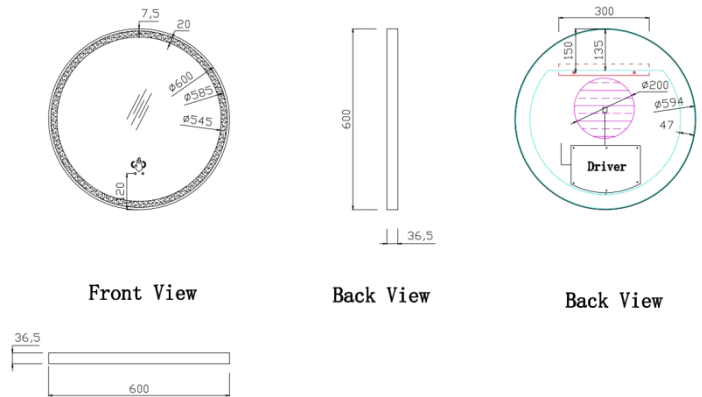

Back View

Back View

JM-SQ800MB