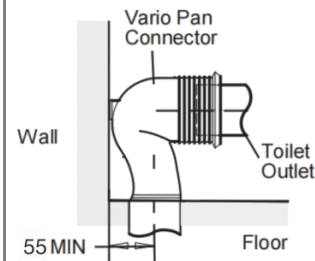

AS 1172.1
AS 1172.2
WM-040214

Included Components: Toilet Tank 4.5/3L.
Rimless Toilet Pan, P-trap.
100mm Pipe.
Soft Close Slim or Wrap Over Seat.
Vario Pan Connector for S-trap.
Fill Valves & Flush Valve.
Mounting Kit.

S-Trap Installation: Standard Vario Pan Connector.
Set Out: 55 - 165mm.

P-Trap Installation: Set Out: 185mm.

Water Inlet: Bottom/Side, Top/Rear Left.

WELS Rating: 4 Star - 3.5L av. Flush.

WELS RATING
(4 Star 3.5L av. Flush)

Product	With Slim Seat Option	With Wrap-Over Seat Option
Rimless Back-To-Wall Toilet Suite	TC-6672B BTW	TC-6672B WOS

Vario Standard Pan Connector
S-trap Installation

Minimum set out

Maximum set out

Vario Long Adjustable
Pan Connector*

Minimum set out

Maximum set out

*Vario long adjustable pan connector not supplied