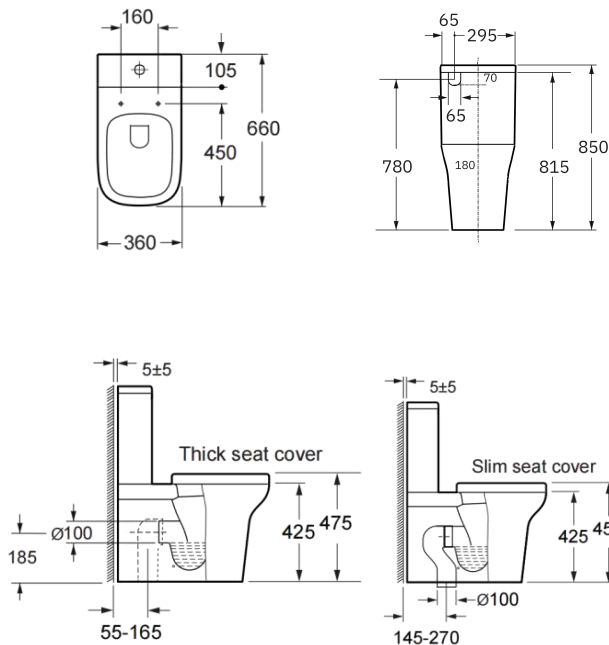

AS 1172.1
AS 1172.2
WM-040214

Included Components: Toilet Tank 4.5/3L.
Rimless Toilet Pan, P-trap.
100mm Pipe.
Soft Close Slim or Wrap Over Seat.
Vario Pan Connector for S-trap.
Fill Valves & Flush Valve.
Mounting Kit.

S-Trap Installation: Standard Vario Pan Connector.
Set Out: 55 - 165mm.

P-Trap Installation: Set Out: 185mm.

Water Inlet: Bottom/Side, Top/Rear Left.

WELS Rating: 4 Star - 3.5L av. Flush.

WELS RATING
(4 Star 3.5L av. Flush)

Product	With Slim Seat Option	With Wrap-Over Seat Option
Rimless Back-To-Wall Toilet Suite	TC-6672B BTW	TC-6672B WOS

Vario Standard Pan Connector
S-trap Installation

Minimum set out

Maximum set out

Vario Long Adjustable
Pan Connector*

Minimum set out

Maximum set out

*Vario long adjustable pan connector not supplied