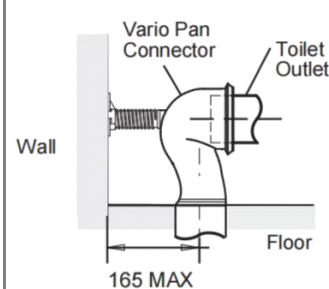

S-Trap Installation: Standard Vario Pan Connector.
Set Out: 55 - 165mm.

P-Trap Installation: Set Out: 185mm.

Water Inlet: Bottom/Side, Top/Rear Left.

WELS Rating: 4 Star - 3.5L av. Flush.

WELS RATING
(4 Star 3.5L av. Flush)

Product	With Slim Seat Option	With Wrap-Over Seat Option
Rimless Back-To-Wall Toilet Suite	TC-6672B BTW	TC-6672B WOS

Vario Standard Pan Connector
S-trap Installation

Minimum set out

Maximum set out

Vario Long Adjustable
Pan Connector*

Minimum set out

Maximum set out

*Vario long adjustable pan connector not supplied