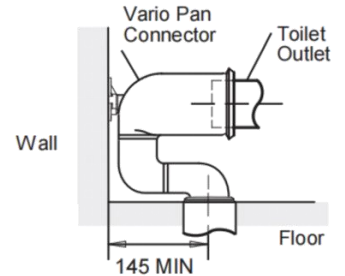

S-Trap Installation: Standard Vario Pan Connector.
Set Out: 55 - 165mm.

P-Trap Installation: Set Out: 185mm.

Water Inlet: Bottom/Side, Top/Rear Left.

WELS Rating: 4 Star - 3.5L av. Flush.

WELS RATING
(4 Star 3.5L av. Flush)

Product	With Slim Seat Option	With Wrap-Over Seat Option
Rimless Back-To-Wall Toilet Suite	TC-6672B BTW	TC-6672B WOS

Vario Standard Pan Connector
S-trap Installation

Minimum set out

Maximum set out

Vario Long Adjustable
Pan Connector*

Minimum set out

Maximum set out

*Vario long adjustable pan connector not supplied