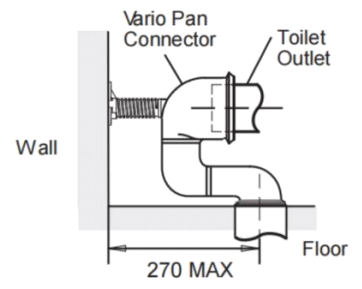

S-Trap Installation: Standard Vario Pan Connector.
Set Out: 55 - 165mm.

P-Trap Installation: Set Out: 185mm.

Water Inlet: Bottom/Side, Top/Rear Left.

WELS Rating: 4 Star - 3.5L av. Flush.

WELS RATING
(4 Star 3.5L av. Flush)

Product	With Slim Seat Option	With Wrap-Over Seat Option
Rimless Back-To-Wall Toilet Suite	TC-6672B BTW	TC-6672B WOS

Vario Standard Pan Connector
S-trap Installation

Minimum set out

Maximum set out

Vario Long Adjustable
Pan Connector*

Minimum set out

Maximum set out

*Vario long adjustable pan connector not supplied